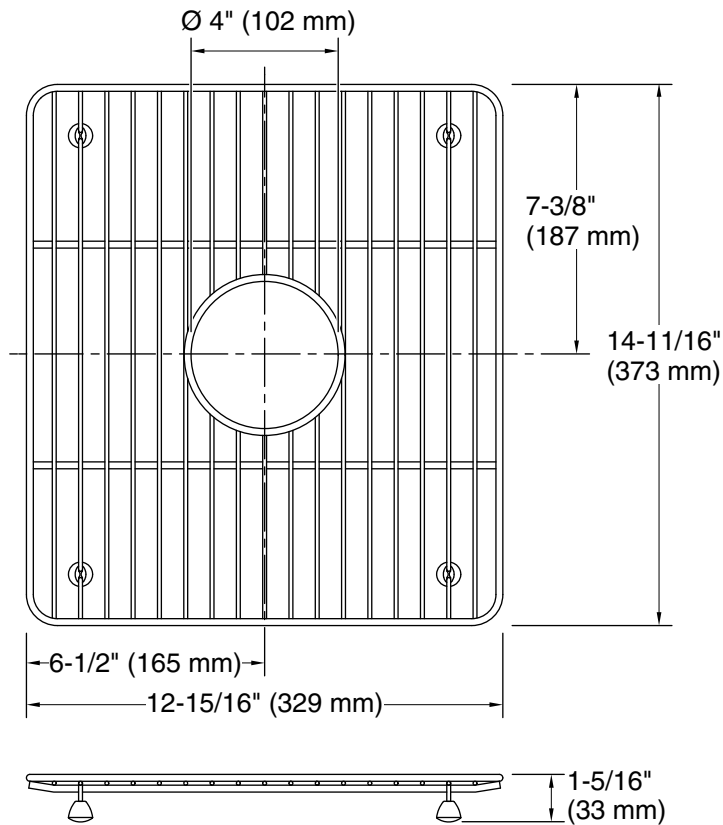

Prologue®
Stainless steel sink rack, 12-15/16" x 14-11/16"
K-31472

Technical Information

All product dimensions are nominal.

Material: Stainless Steel