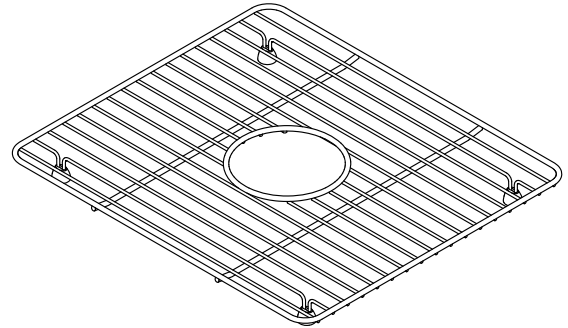

Prologue®
Stainless steel sink rack, 12-15/16" x 14-11/16"
K-31472

Features

- Helps protect sink surface from daily wear
- Rubber feet provide added protection
- Dishwasher-safe

Material

- Durable stainless steel construction

Recommended Products/Accessories

- K-31466-1 33" top-/undermount single-bowl kitchen sink
- K-R31466-1PC 33" top-/undermount single-bowl kitchen sink kit
- K-R31466-2AC 33" top-/undermount single-bowl kitchen sink
- K-RH28174-1 33" top-/undermount single-bowl kitchen sink
- K-RH28174-1PC 33" top-/undermount single-bowl kitchen sink
- K-23729 Stainless steel cleaner

Prologue®
Stainless steel sink rack, 12-15/16" x 14-11/16"
K-31472

Technical Information

All product dimensions are nominal.

Material: Stainless Steel