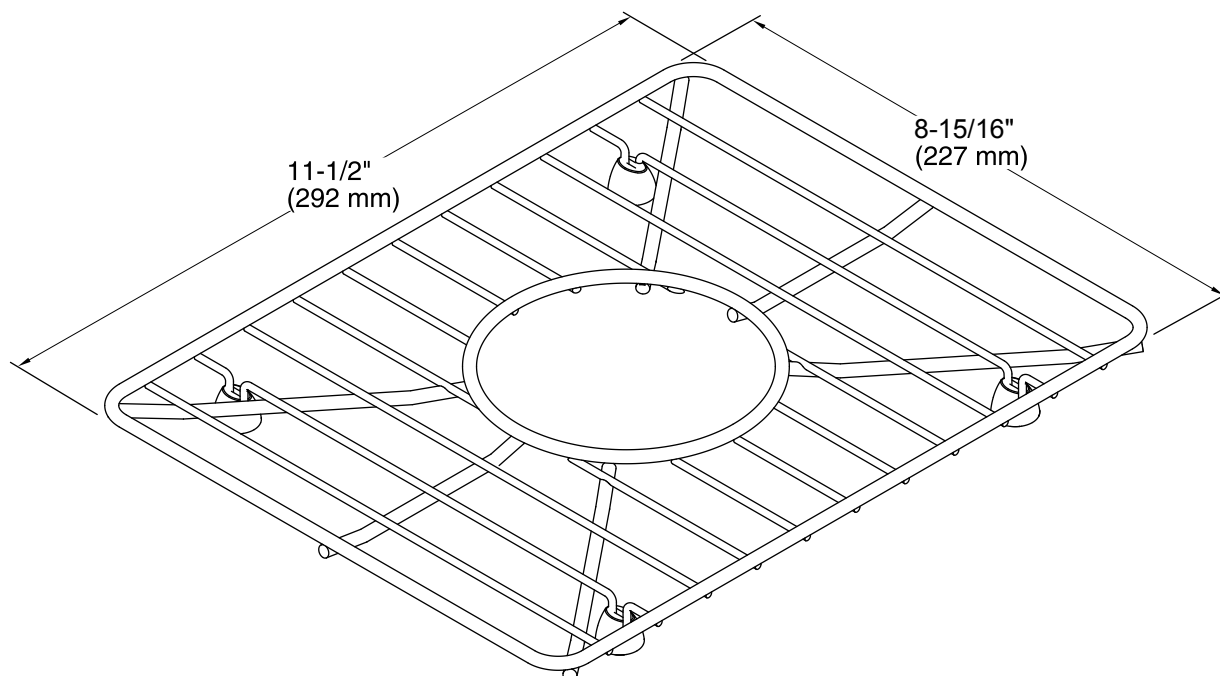

Features

- Fits in the square bowl of the K-3840 Vault bar sink.
- Comes included with the K-3840 Vault bar sink.
- Durable stainless-steel construction.
- Helps protect sink surface from daily wear.
- Dishwasher safe.
- Rubber feet provide added protection.

Technical Information

All product dimensions are nominal.

Material: Stainless Steel