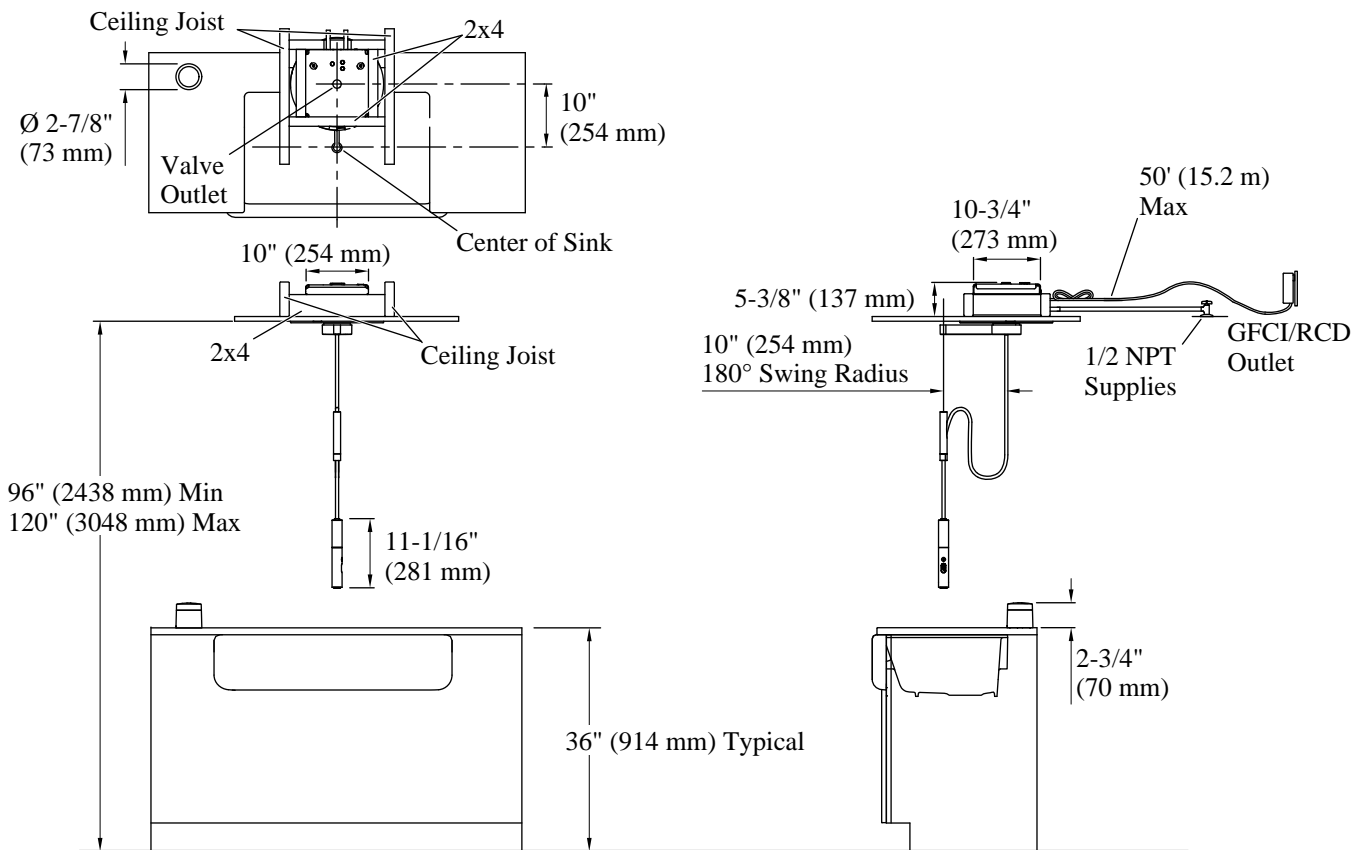

Required Electrical Service

One dedicated circuit required.

Controller module: 110/220 V, 50/60 Hz

Technical Information

All product dimensions are nominal.

Power source: Battery - DC, included

Charge voltage: USB 5 V

Charge time: 4 hours

Pressure/fixture Supply Requirements

Fixture pressure max (static): 120 psi (827.4 kPa)

Fixture pressure min (static): 20 psi (137.9 kPa)

Notes

Install this product according to the installation instructions.

This faucet should not be installed in a location where there is a vaulted ceiling.

The rough-in box must be installed in line with the ceiling joists. Angular installation can damage the structural integrity of the ceiling joists.

Access must be provided for supply stops and electrical outlet.

The ceiling must be level.