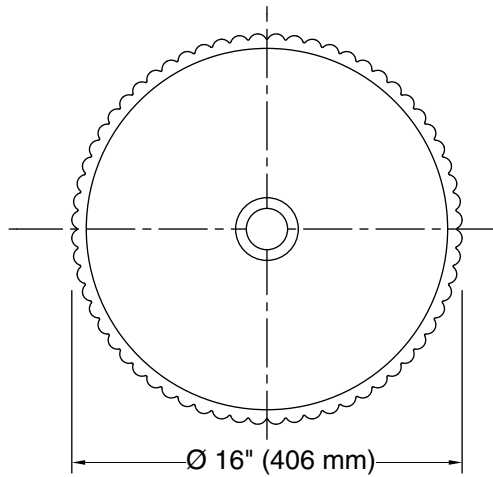

Recommended ADA Installation

Technical Information

All product dimensions are nominal.

Bowl configuration: Single

Installation: Vessel

Min. base cabinet width: 8" (203 mm)

Bowl area (Center):
Length: 13-7/8" (352 mm)
Width: 13-7/8" (352 mm)
Bowl depth: 3-3/4" (95 mm)
Water depth: 3-3/4" (95 mm)