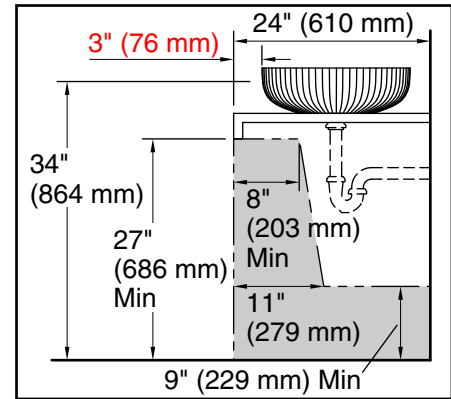

Recommended ADA Installation

Technical Information

All product dimensions are nominal.

Bowl configuration: Single

Installation: Vessel

Min. base cabinet width: 8" (203 mm)

Bowl area (Center):
Length: 13-7/8" (352 mm)
Width: 13-7/8" (352 mm)
Bowl depth: 3-3/4" (95 mm)
Water depth: 3-3/4" (95 mm)