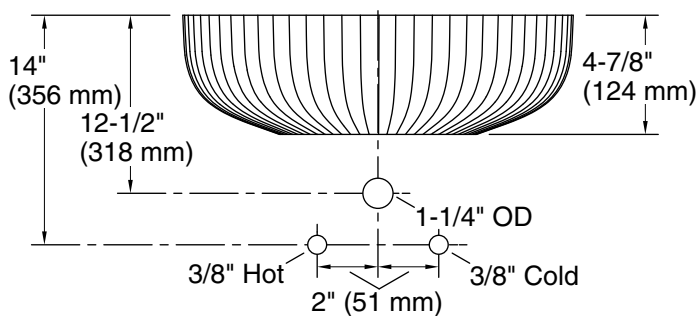

Recommended ADA Installation

Technical Information

All product dimensions are nominal.

Bowl configuration: Single

Installation: Vessel

Min. base cabinet width: 8" (203 mm)

Bowl area (Center):
Length: 13-7/8" (352 mm)
Width: 13-7/8" (352 mm)
Bowl depth: 3-3/4" (95 mm)
Water depth: 3-3/4" (95 mm)