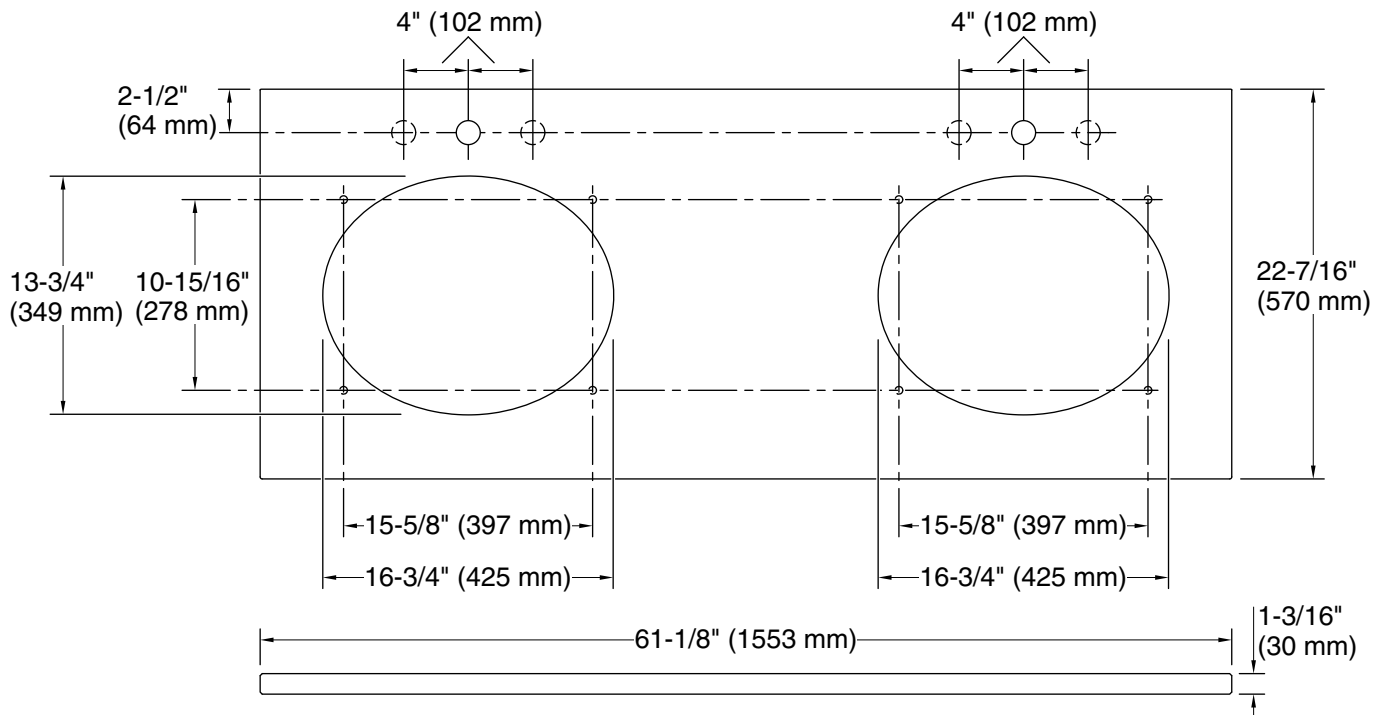

Technical Information

All product dimensions are nominal.

Installation: Vanity top/ITB

Number of deck holes: 1

Notes

Install this product according to the installation instructions.