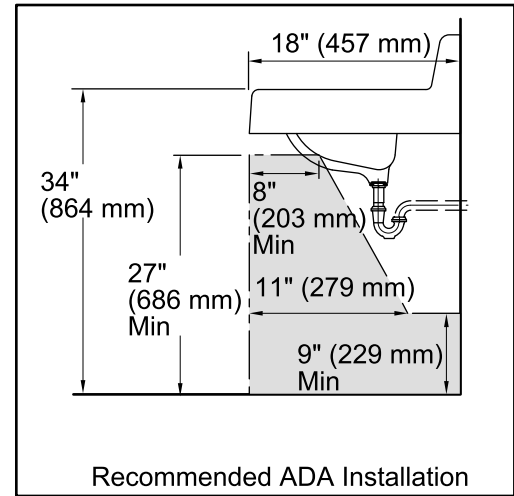

Features

- Made from premium materials that withstand high-volume usage
- Constructed KOHLER® Cast Iron
- 20"L x 18"W
- Wall-mount installation
- Faucet not included
- Lugs for chair carrier

Recommended Products/Accessories

K-8998 P-Trap

Included Components

Additional Components:
Hanger(s)

ADA

Codes/Standards

ASME A112.19.1/CSA B45.2
ADA
ICC/ANSI A117.1

Lifetime Limited Warranty for KOHLER® Cast Iron Components

See website for detailed warranty information.

Available Colors/Finishes

Color tiles intended for reference only.

Color	Code	Description
-------	------	-------------

	0	White
--	---	-------

Technical Information

All product dimensions are nominal.

- Bowl configuration: Single
 Installation: Wall-mount
 Bowl area (Only): Length: 15" (381 mm)
 Width: 10" (254 mm)
 Water depth: 5" (127 mm)
 Number of deck holes: 1
 Faucet hole(s): 1-3/8" (35 mm)
 Drain hole: 1-3/4" (44 mm)