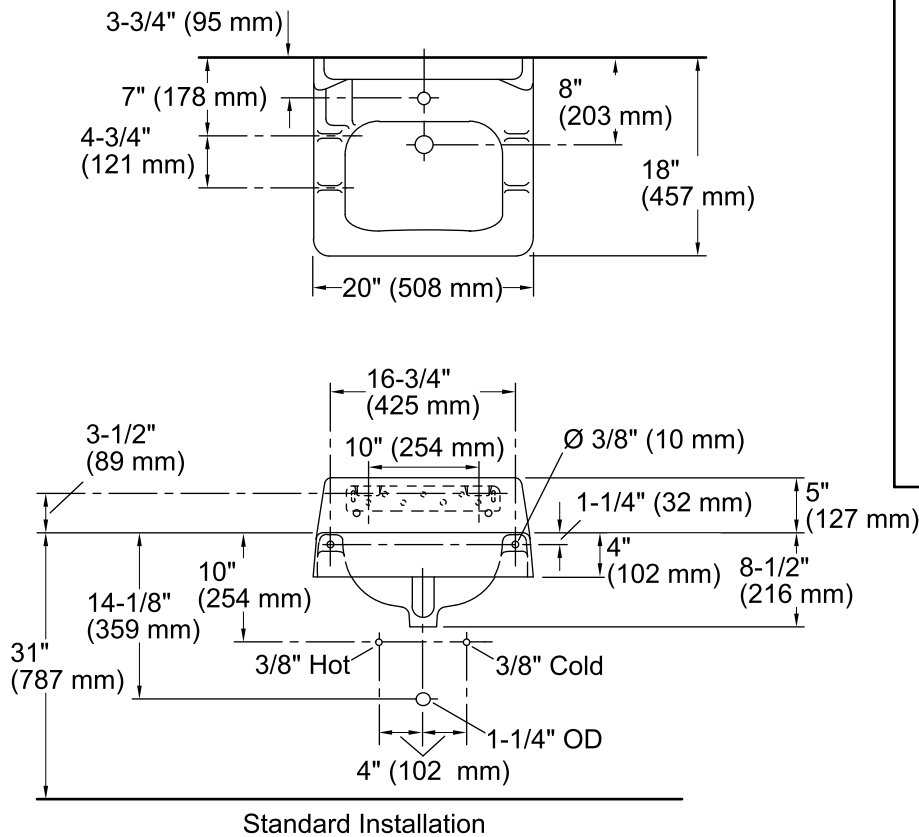

Features

- Made from premium materials that withstand high-volume usage
- Constructed KOHLER® Cast Iron
- 20"L x 18"W
- Wall-mount installation
- Faucet not included
- Lugs for chair carrier

Recommended Products/Accessories

K-8998 P-Trap

Included Components

Additional Components:
Hanger(s)

ADA

Codes/Standards

ASME A112.19.1/CSA B45.2
ADA
ICC/ANSI A117.1

Lifetime Limited Warranty for KOHLER® Cast Iron Components

See website for detailed warranty information.

Available Colors/Finishes

Color tiles intended for reference only.

Color	Code	Description
-------	------	-------------

	0	White
--	---	-------

Technical Information

All product dimensions are nominal.

- Bowl configuration: Single
 Installation: Wall-mount
 Bowl area (Only): Length: 15" (381 mm)
 Width: 10" (254 mm)
 Water depth: 5" (127 mm)
 Number of deck holes: 1
 Faucet hole(s): 1-3/8" (35 mm)
 Drain hole: 1-3/4" (44 mm)