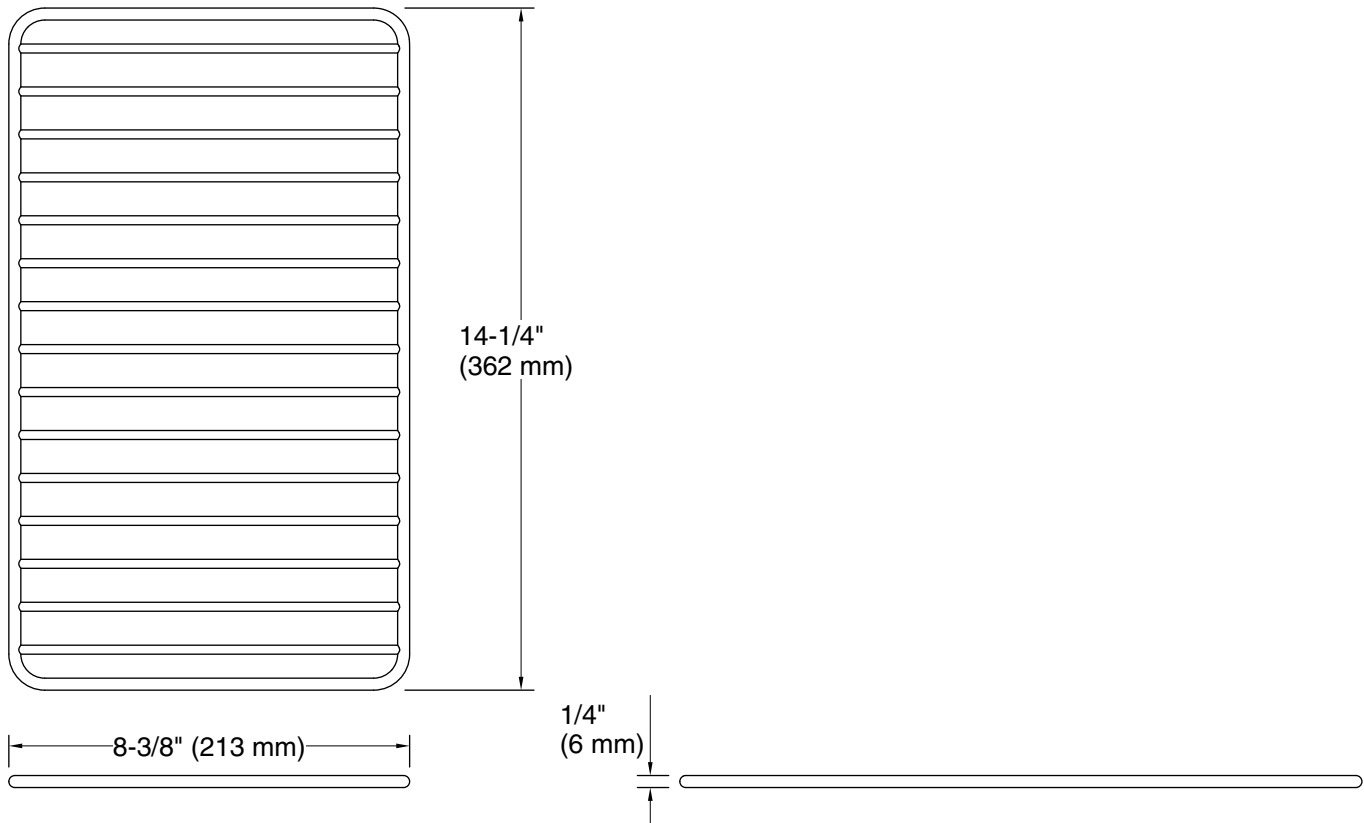

Technical Information

All product dimensions are nominal.

Material: Stainless Steel