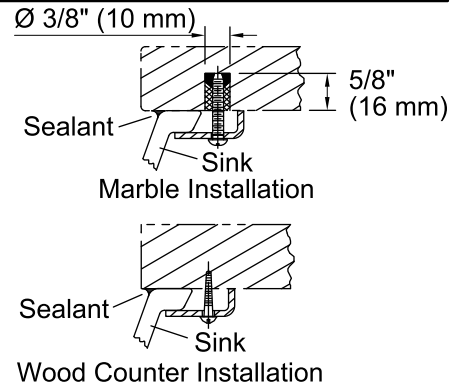

Color tiles intended for reference only.

Color	Code	Description
-------	------	-------------

	B11	Ice
--	-----	-----

Technical Information

All product dimensions are nominal.

Bowl configuration:	Single
Installation:	Under-mount
Bowl area (Only):	Length: 17-3/16" (437 mm) Width: 14-3/16" (360 mm) Bowl depth: 4-3/4" (121 mm) Water depth: 4-3/4" (121 mm)
Drain hole:	1-3/4" (44 mm)
Template:	1151011-7, required, included