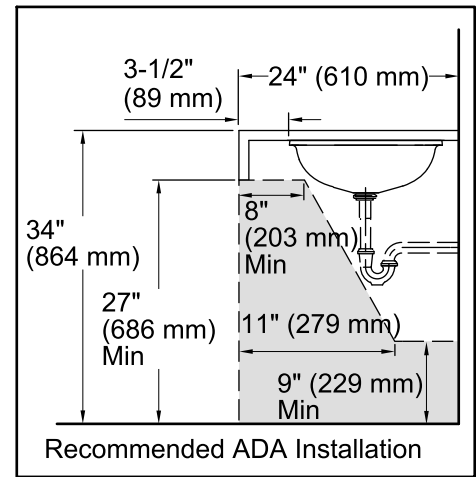

Color tiles intended for reference only.

Color	Code	Description
-------	------	-------------

	B11	Ice
--	-----	-----

Technical Information

All product dimensions are nominal.

Bowl configuration:	Single
Installation:	Under-mount
Bowl area (Only):	Length: 17-3/16" (437 mm) Width: 14-3/16" (360 mm) Bowl depth: 4-3/4" (121 mm) Water depth: 4-3/4" (121 mm)
Drain hole:	1-3/4" (44 mm)
Template:	1151011-7, required, included