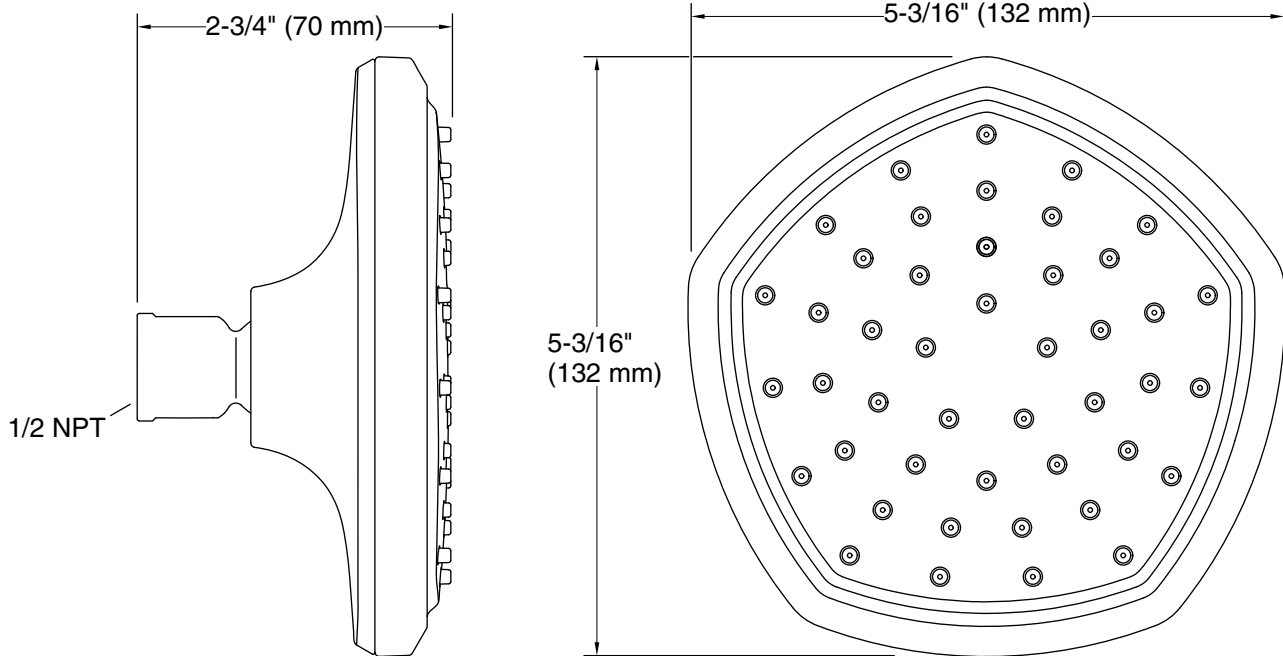

Technical Information

All product dimensions are nominal.

Showerhead/Body Spray:

Rated maximum flow: 2.5 gal/min (9.5 l/min)
Pressure: 80 psi (5.5 bar)

Notes

For use with automatic compensating valves rated at 2.5 gal/min (9.5 l/min) or less.

Install this product according to the installation instructions.