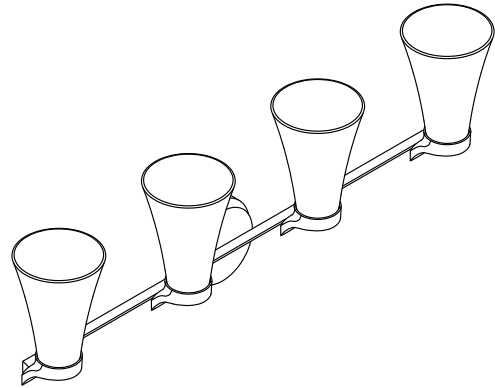

Features

- Painted glass shades perfectly diffuse the light, reducing glare in the bathroom.
- Requires bulbs with candelabra (E12) base; type B10 or T10 bulbs recommended (sold separately).
- Suitable for damp locations, per UL 1598.
- Coordinates with other products in the Simplice collection.

Material

- Manufactured with quality materials and complemented with a meticulous finishing process.
- KOHLER finishes resist corrosion and tarnishing.

Installation

- Wall-mount.

Recommended Products/Accessories

K-23723 Faucet cleaner

Included Components

Additional Components:
Installation hardware

Codes/Standards

UL 1598
CSA C22.2 No. 250.0

KOHLER® Indoor Lighting Fixtures Limited Warranty

See website for detailed warranty information.

Available Colors/Finishes

Color tiles intended for reference only.

Color	Code	Description

BNL

CPL

BLL

2GL