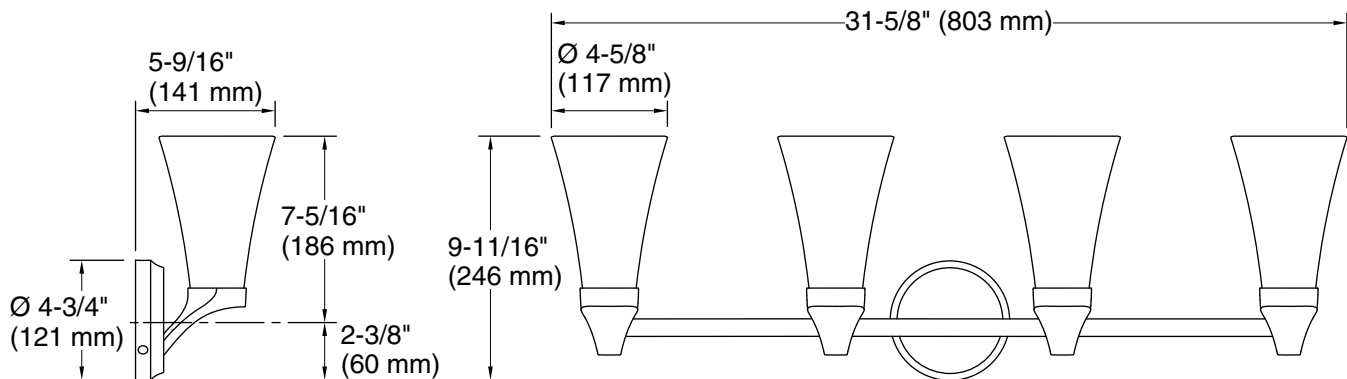

Required Electrical Service

One circuit required.

120 V, 60 Hz

Notes

Install this product according to the installation instructions.

Technical Information

All product dimensions are nominal.

Installation Type:	Wall-mount
Material:	Steel, Glass, Aluminum, Zinc
Number of Lights:	4
Lighting Type:	Socket-based
Socket Type:	E-12 Candelabra
Number of Shades:	4
Shade Type:	Frosted Glass