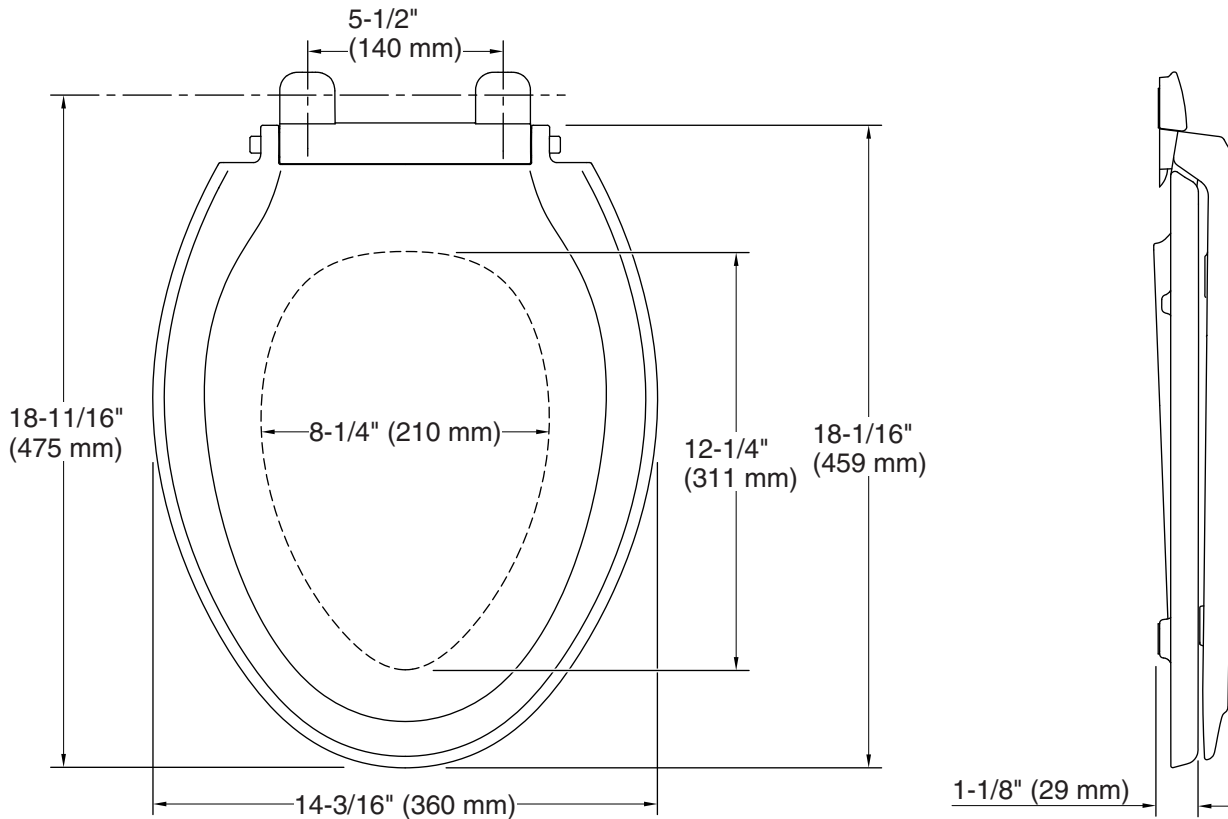

### Technical Information

All product dimensions are nominal.

Seat shape type: Elongated  
Seat front type: Closed-front  
Seat-mounting holes: 5-1/2" (140 mm)