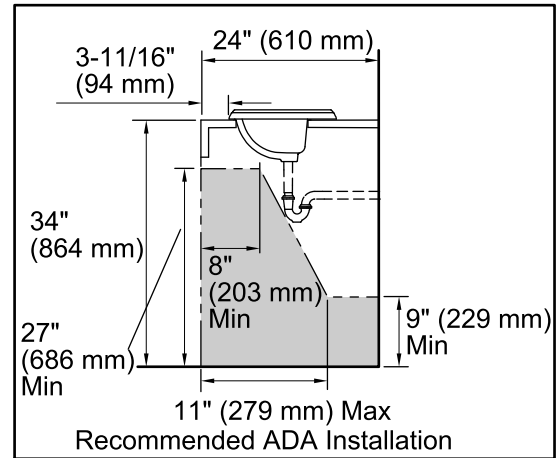

THE BOLD LOOK
OF **KOHLER**®

Technical Information

All product dimensions are nominal.

Bowl configuration:	Single
Installation:	Drop-in
Bowl area (Only):	Length: 17" (432 mm) Width: 10" (254 mm) Water depth: 5" (127 mm)
Number of deck holes:	3
Faucet hole spacing:	4" (102 mm)
Faucet hole(s):	1-1/4" (32 mm)
Drain hole:	1-3/4" (44 mm)
Template:	1003676, required, included