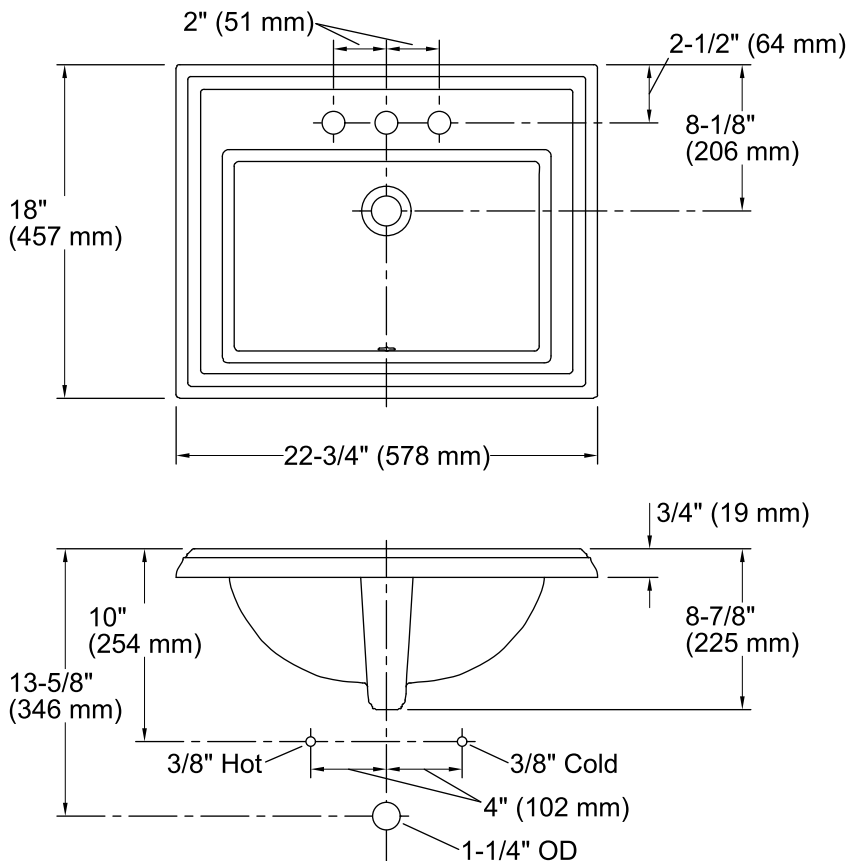

Memoirs® Stately

Drop-in Bathroom Sink

K-2337-4

Features

- 4-inch center faucet holes.
- Elegant rectangular basin.
- Overflow drain.
- Coordinates with other products in the Memoirs collection.

Material

- Vitreous china.

THE BOLD LOOK
OF **KOHLER**®

Technical Information

All product dimensions are nominal.

Bowl configuration:	Single
Installation:	Drop-in
Bowl area (Only):	Length: 17" (432 mm) Width: 10" (254 mm) Water depth: 5" (127 mm)
Number of deck holes:	3
Faucet hole spacing:	4" (102 mm)
Faucet hole(s):	1-1/4" (32 mm)
Drain hole:	1-3/4" (44 mm)
Template:	1003676, required, included