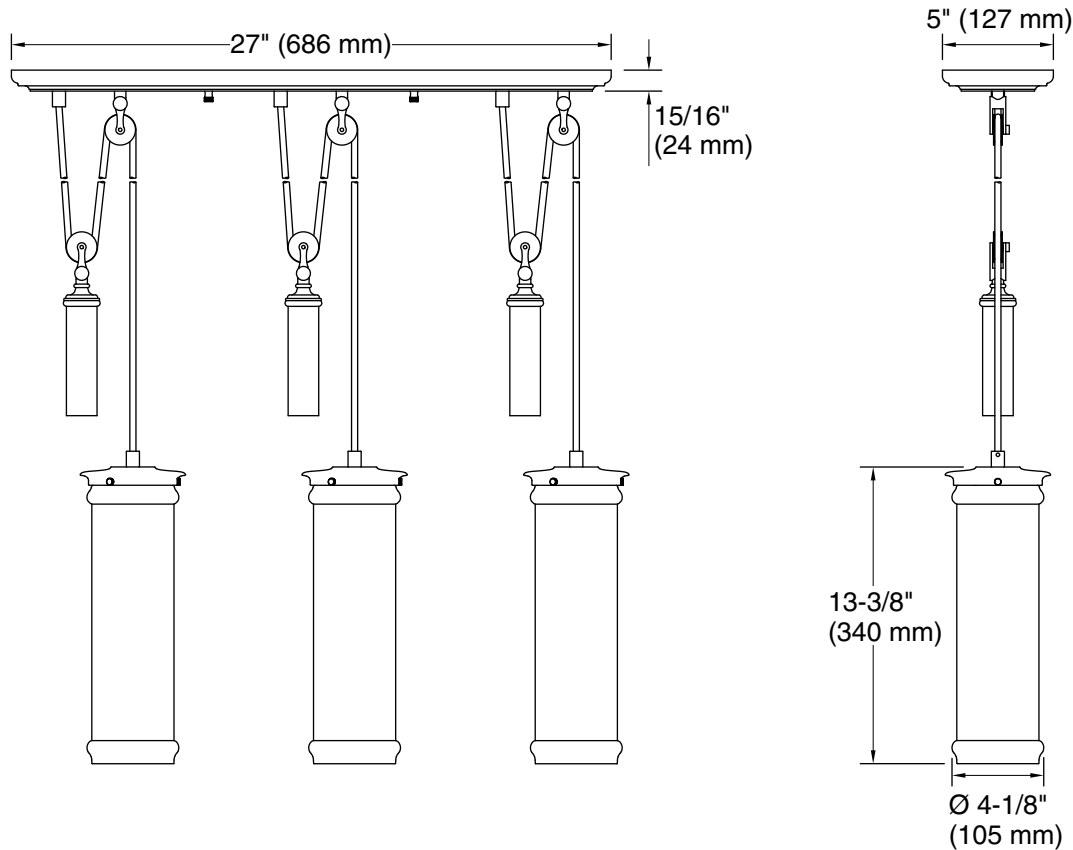

Required Electrical Service

One circuit required.

Lights: 120 V, 60 Hz

Technical Information

All product dimensions are nominal.

Installation Type: Ceiling-mount

Material: Brass

Number of Lights: 3

Lighting Type: Socket-based

Socket Type: E-12 Candelabra

Number of Shades: 3

Shade Type: Glass - clear

Hanging Type: Adjustable pulley

Downrod Detail: 3 x 10" (254 mm)

Height: 23-3/8" (594 mm) - 143-3/8" (3642 mm)

Electrical component rating: Socket Rating: 60 Hz, 60 W, 1350 Lumens, 3000K