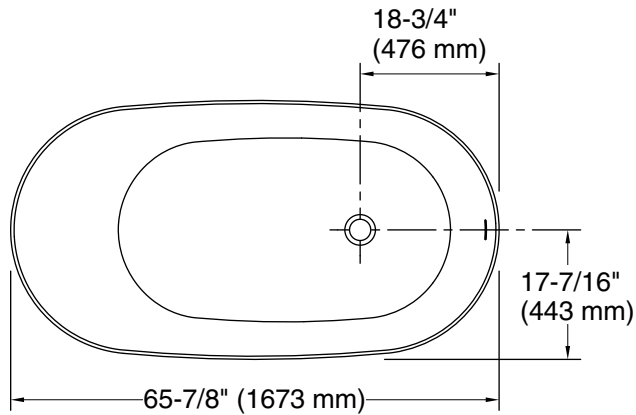

### Features

- Freestanding design creates a striking focal point in your bathing area
- 18" (457 mm) depth offers a deep soaking experience
- Integral lumbar support
- Slotted overflow allows for deep soaking
- Center toe-tap drain color-matched to the bath

### Technical Information

All product dimensions are nominal.

Installation:	Freestanding
Drain location:	Center rear
Weight:	312.4 lbs (141.7 kg)
Water depth:	18" (457 mm)
Water capacity:	82.22 gal (311.2 L)