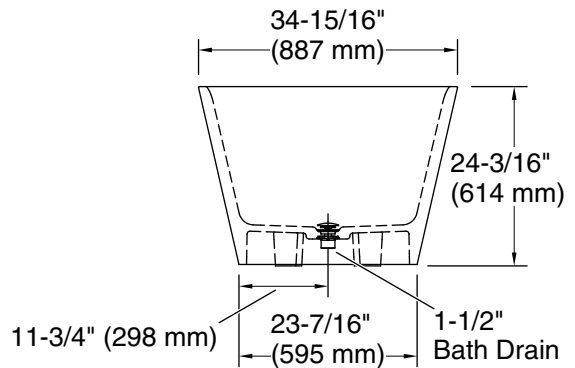

### Features

- Freestanding design creates a striking focal point in your bathing area
- 18" (457 mm) depth offers a deep soaking experience
- Integral lumbar support
- Slotted overflow allows for deep soaking
- Center toe-tap drain color-matched to the bath

### Technical Information

All product dimensions are nominal.

Installation:	Freestanding
Drain location:	Center rear
Weight:	312.4 lbs (141.7 kg)
Water depth:	18" (457 mm)
Water capacity:	82.22 gal (311.2 L)