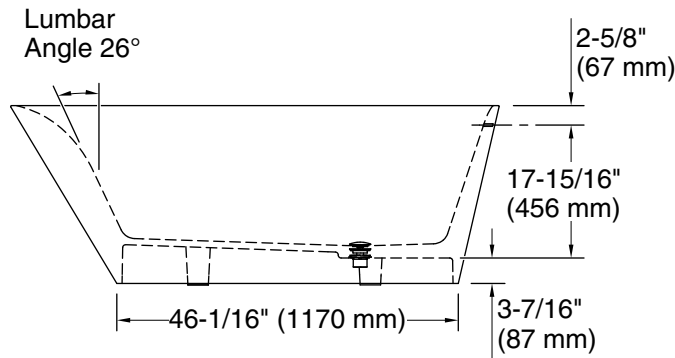

### Technical Information

All product dimensions are nominal.

Installation:	Freestanding
Drain location:	Center rear
Weight:	312.4 lbs (141.7 kg)
Water depth:	18" (457 mm)
Water capacity:	82.22 gal (311.2 L)