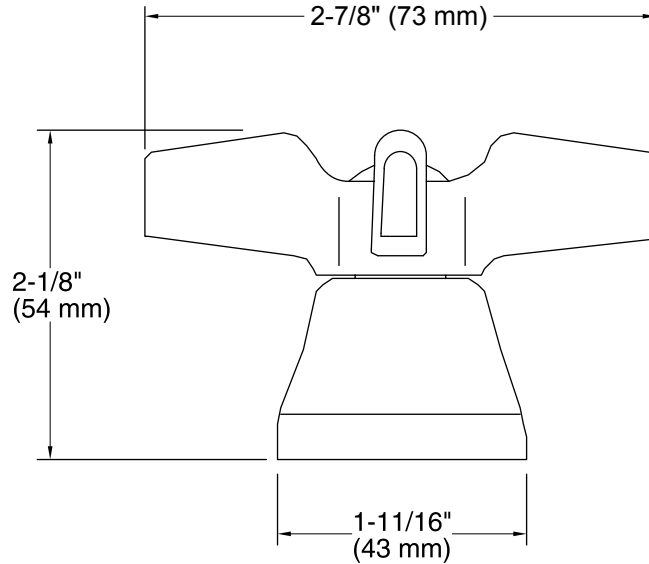

Available Colors/Finishes

Color tiles intended for reference only.

Color Code Description

■ CP Polished Chrome

Technical Information

All product dimensions are nominal.

Notes

Install this product according to the installation guide.