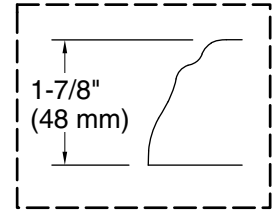

Included Components

Additional Components:
40" (1016 mm) cable

Codes/Standards

ASME A112.19.7/CSA B45.10
CSA B45.5/IAPMO Z124
ASTM E162
ASTM E662
UL 1795
CSA C22.2 No. 218.2

**KOHLER® Hydrotherapy Components
Five-Year Limited Warranty
KOHLER® Plastic Baths and Receptors
Lifetime Limited Warranty**

Drop-in Rim Detail

Blower Control Access
20" (508 mm) W x 15" (381 mm) H

Required Electrical Service

Two dedicated circuits required.

Pump: 120 V, 15 A, 60 Hz
Heater: 120 V, 15 A, 60 Hz

Technical Information

All product dimensions are nominal.

Installation: Drop-in
Basin area, bottom: 42" x 27" (1067 mm x 686 mm)
Basin area, top: 54" x 30" (1372 mm x 762 mm)
Weight: 129 lbs (58.5 kg)
Minimum floor load: 44 lbs/ft² (214.8 kg/m²)
Water depth: 16" (406 mm)
Water capacity: 81 gal (306.6 L)
Electrical component rating: Pump: 120 V, 7 A, 60 Hz
Heater: 120 V, 12 A, 60 Hz