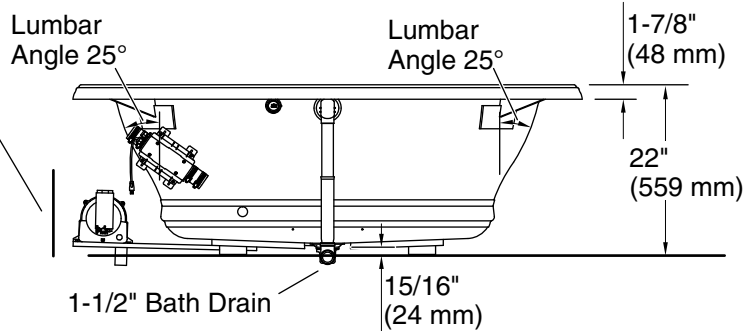

**Drop-in Rim Detail**

Blower Motor Access  
34" (864 mm) W x 15" (381 mm) H Min

### Technical Information

All product dimensions are nominal.

Installation: Drop-in

Basin area, bottom: 42" x 27" (1067 mm x 686 mm)

Basin area, top: 54" x 30" (1372 mm x 762 mm)

Weight: 156 lbs (70.8 kg)

Minimum floor load: 44 lbs/ft<sup>2</sup> (214.8 kg/m<sup>2</sup>)