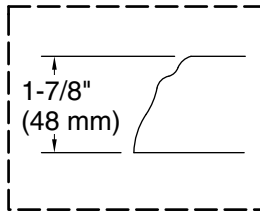

**Drop-in Rim Detail**

Blower Motor Access  
34" (864 mm) W x 15" (381 mm) H Min