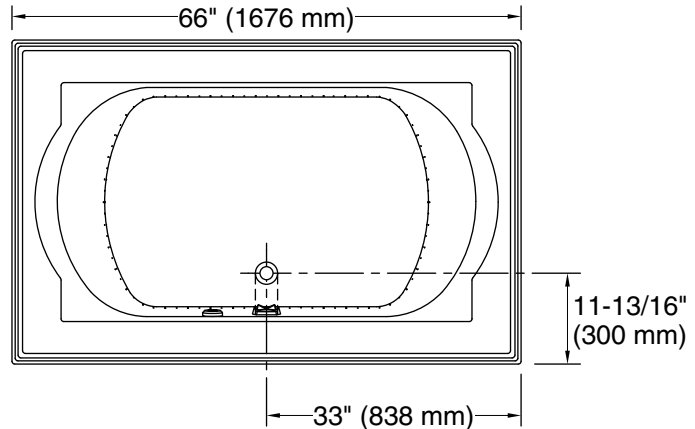

#### Included Components

Additional Components:  
40" (1016 mm) cable

**Drop-in Rim Detail**

Blower Motor Access  
34" (864 mm) W x 15" (381 mm) H Min

### Technical Information

All product dimensions are nominal.

Installation: Drop-in

Basin area, bottom: 42" x 27" (1067 mm x 686 mm)

Basin area, top: 54" x 30" (1372 mm x 762 mm)

Weight: 156 lbs (70.8 kg)

Minimum floor load: 44 lbs/ft<sup>2</sup> (214.8 kg/m<sup>2</sup>)