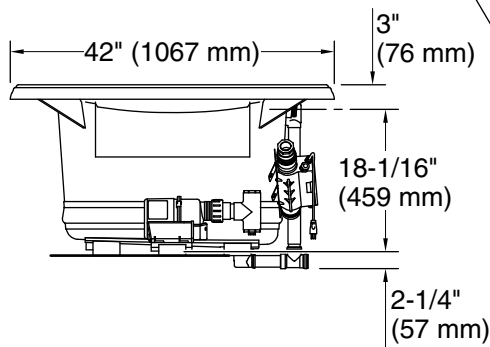

#### Included Components

Additional Components:  
40" (1016 mm) cable

**Drop-in Rim Detail**

Blower Motor Access  
34" (864 mm) W x 15" (381 mm) H Min

### Technical Information

All product dimensions are nominal.

Installation: Drop-in

Basin area, bottom: 42" x 27" (1067 mm x 686 mm)

Basin area, top: 54" x 30" (1372 mm x 762 mm)

Weight: 156 lbs (70.8 kg)

Minimum floor load: 44 lbs/ft<sup>2</sup> (214.8 kg/m<sup>2</sup>)