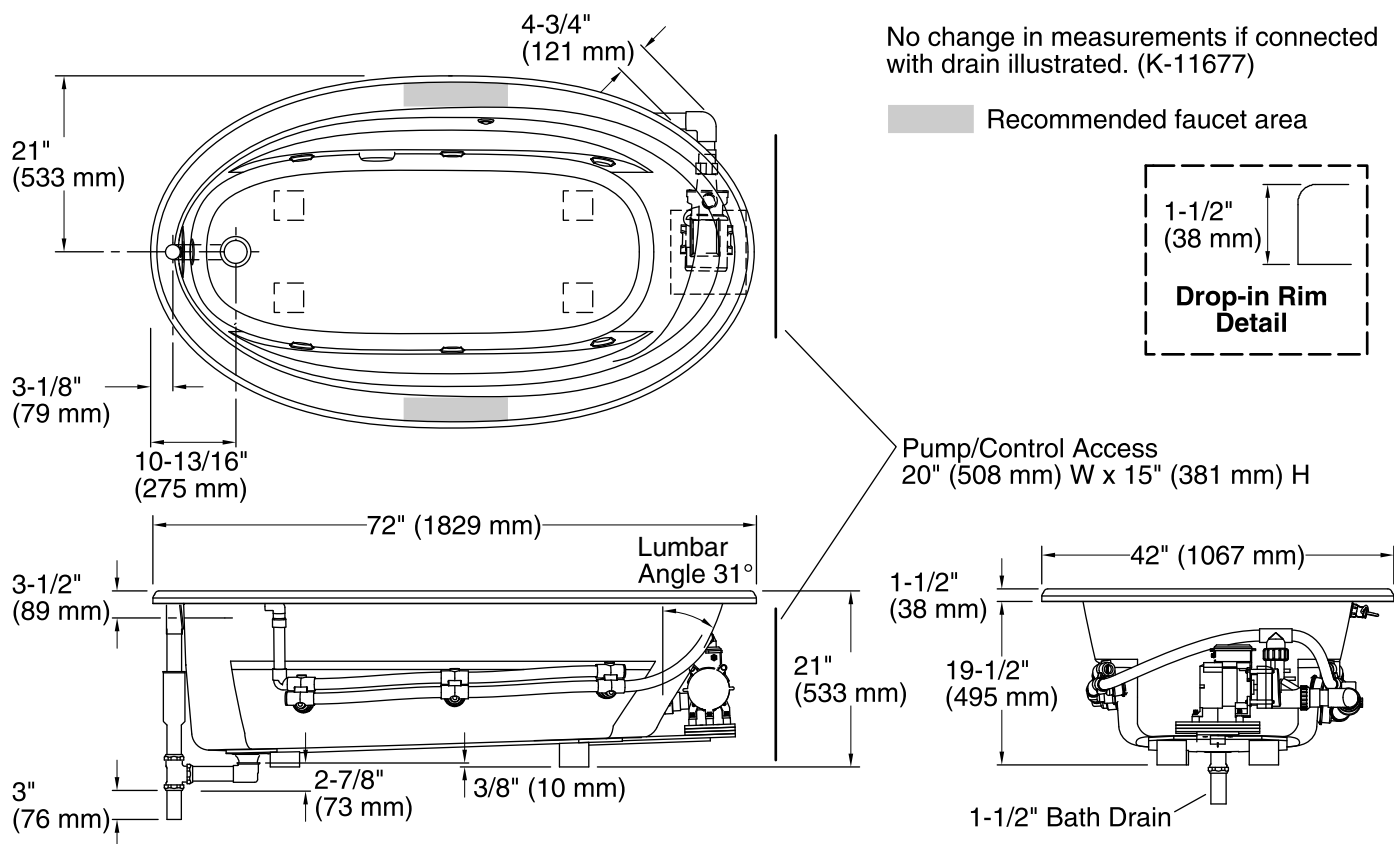

No change in measurements if connected with drain illustrated. (K-11677)

Required Electrical Service

One dedicated circuit required, protected with Class A Ground-Fault Circuit-Interrupter (GFCI). Outside North America, this device may be known as a Residual Current Device (RCD).

Pump: 120 V, 15 A, 60 Hz

Technical Information

All product dimensions are nominal.

Installation:	Drop-in
Drain location:	End
Basin area, bottom:	55-1/4" x 23-1/2" (1403 mm x 597 mm)
Basin area, top:	64-1/2" x 32" (1638 mm x 813 mm)
Weight:	112 lbs (50.8 kg)
Minimum floor load:	37 lbs/ft² (180.6 kg/m²)
Water depth:	15" (381 mm)
Water capacity:	75 gal (283.9 L)
Template:	Drop-in, 1042557-7, required, included
Electrical component rating:	Pump: 120 V, 7.5 A, 60 Hz
Pump speed:	Single

Notes

Measure your actual product for rough-in details. Install this product according to the installation instructions.

The hot water supply should be 70% of the capacity of the bath or greater. Installations will vary.