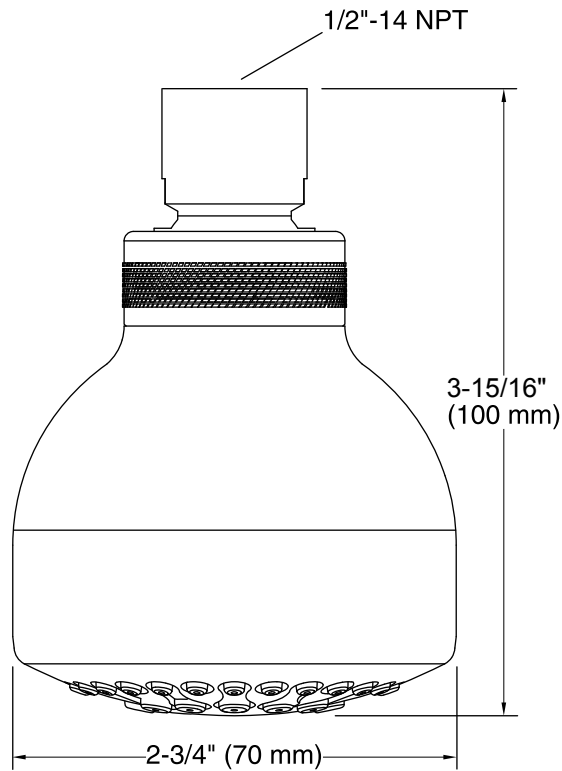

Features

- Single-function showerhead delivers a full, consistent spray, regardless of water pressure.
- Sprayface with flexible nozzles resists hard water buildup and is easy to clean
- 1/2-inch NPT connection.
- 2.5 gpm (gallons per minute) flow rate.
- Showerarm and flange not included.
- Coordinates with Coralais faucets and accessories

Material

- KOHLER finishes resist corrosion and tarnishing.

Installation

- Bath- or deck-mount.
- Wall-mount

Codes/Standards

ASME A112.18.1/CSA B125.1
All applicable US Federal and State material regulations
DOE - Energy Policy Act 1992

Technical Information

All product dimensions are nominal.

Drain included: No

Showerhead/Body Spray:

Rated maximum flow: 2.5 gal/min (9.5 l/min)

Pressure: 80 psi (5.5 bar)

Notes

Install this product according to the installation guide.