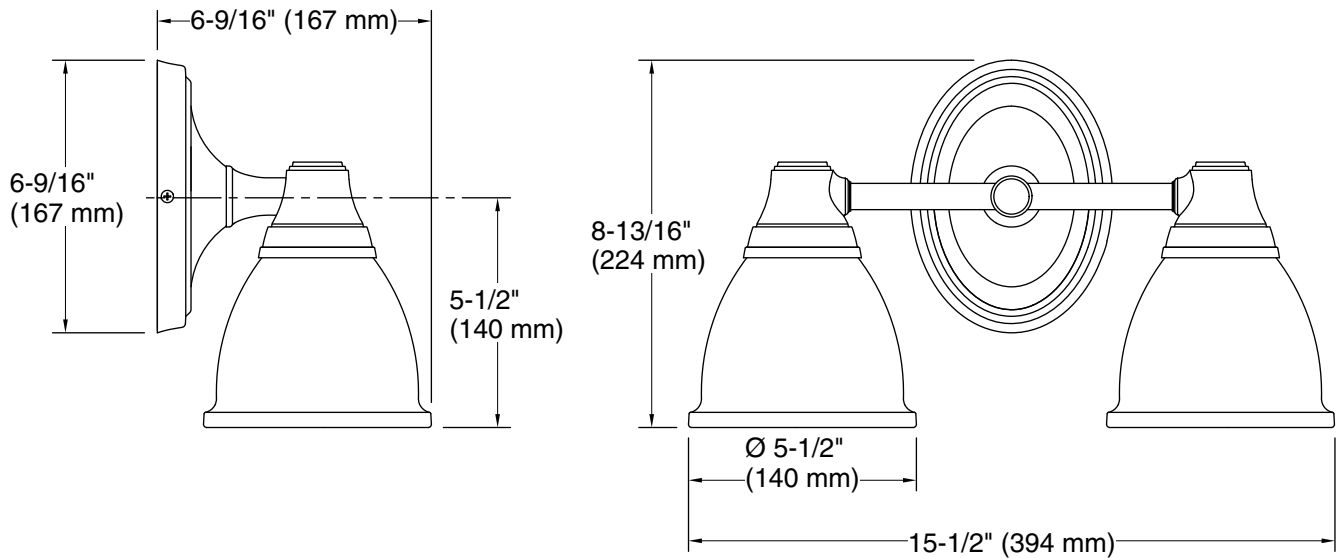

Technical Information

All product dimensions are nominal.

Installation Type: Wall-mount
Material: Metal, Glass
Number of Lights: 2

Notes

Install this product according to the installation guide.