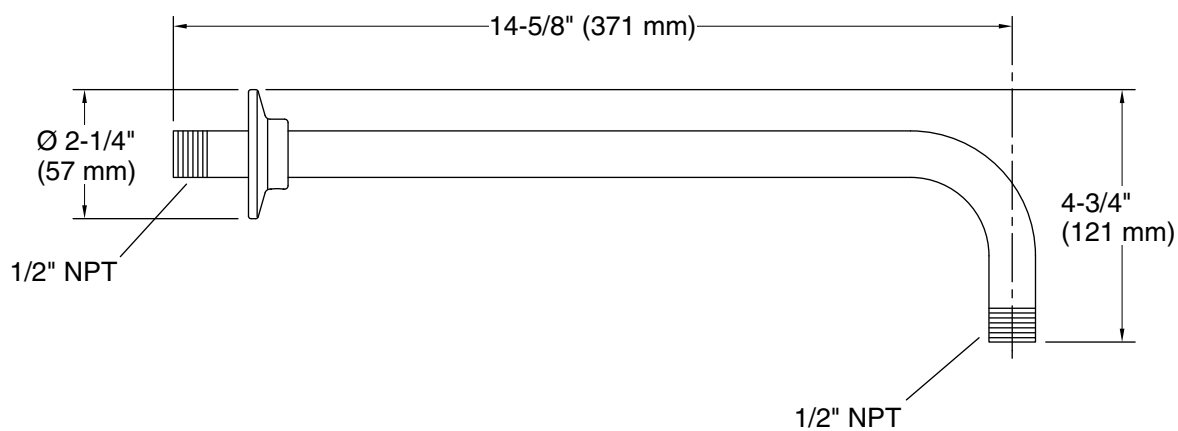

Features

- 1/2" - 14 NPT connection.

Material

- Brass construction.
- KOHLER finishes resist corrosion and tarnishing.

Installation

- Wall-mount.

Codes/Standards

None Applicable

Technical Information

All product dimensions are nominal.

Notes

Install this product according to the installation instructions.