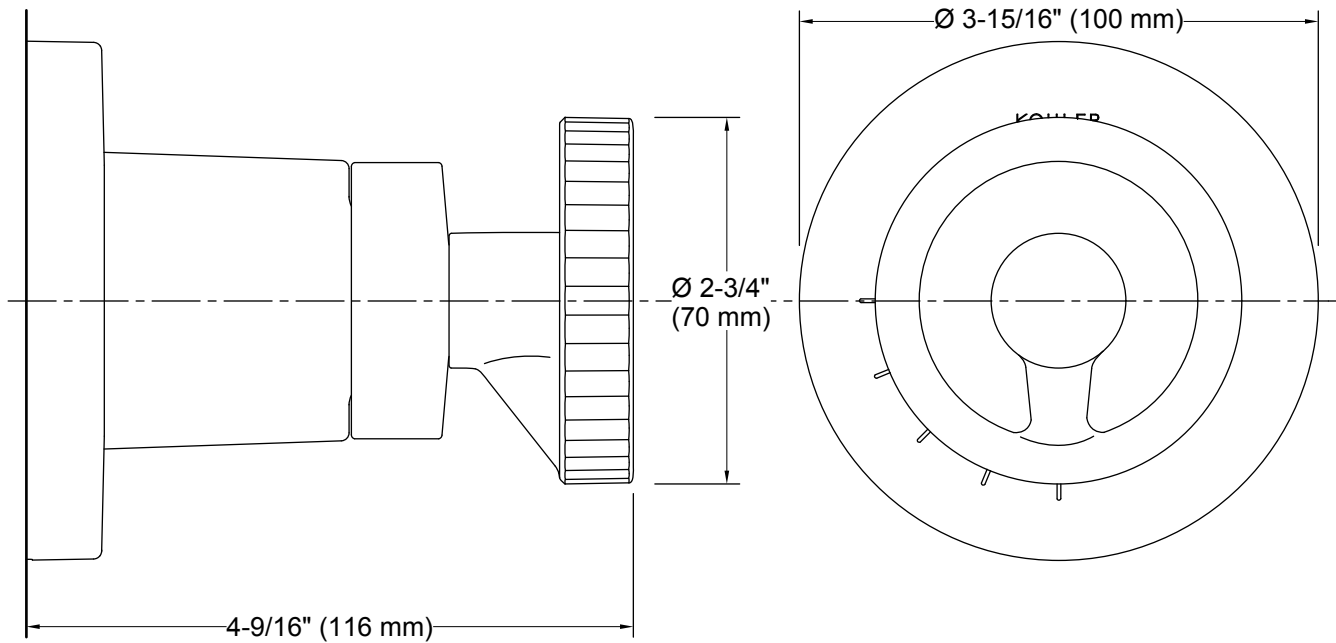

Technical Information

All product dimensions are nominal.

Notes

Install this product according to the installation instructions.