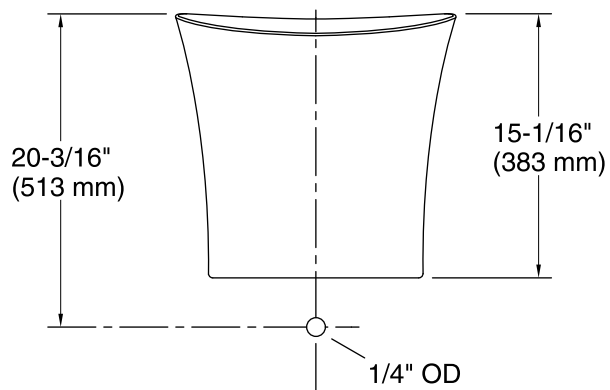

Features

- Round basin.
- Available with or without (-N) overflow.
- No faucet holes; requires wall- or counter-mount faucet.
- 16" (406 mm) x 16" (406 mm) x 15-1/16" (383 mm)
- Can be combined with K-20702 to create the K-20701 Pedestal Sink Combination.

Available Color/Finishes

Color tiles intended for reference only.

Color	Code	Description
	0	White
	96	Biscuit
	7	Black Black™

Technical Information

All product dimensions are nominal.

Installation: Vessel, Pedestal

Drain hole: 1-3/4" (44 mm)

Notes

Install this product according to the installation instructions.