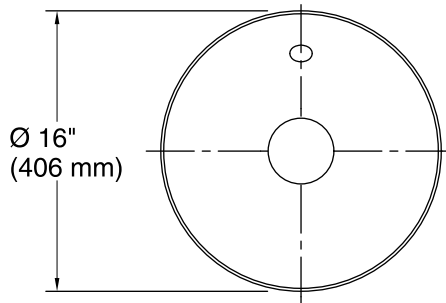

Features

- Round basin.
- Available with or without (-N) overflow.
- No faucet holes; requires wall- or counter-mount faucet.
- 16" (406 mm) x 16" (406 mm) x 15-1/16" (383 mm)
- Can be combined with K-20702 to create the K-20701 Pedestal Sink Combination.

Available Color/Finishes

Color tiles intended for reference only.

Color	Code	Description
	0	White
	96	Biscuit
	7	Black Black™

Technical Information

All product dimensions are nominal.

Installation: Vessel, Pedestal

Drain hole: 1-3/4" (44 mm)

Notes

Install this product according to the installation instructions.