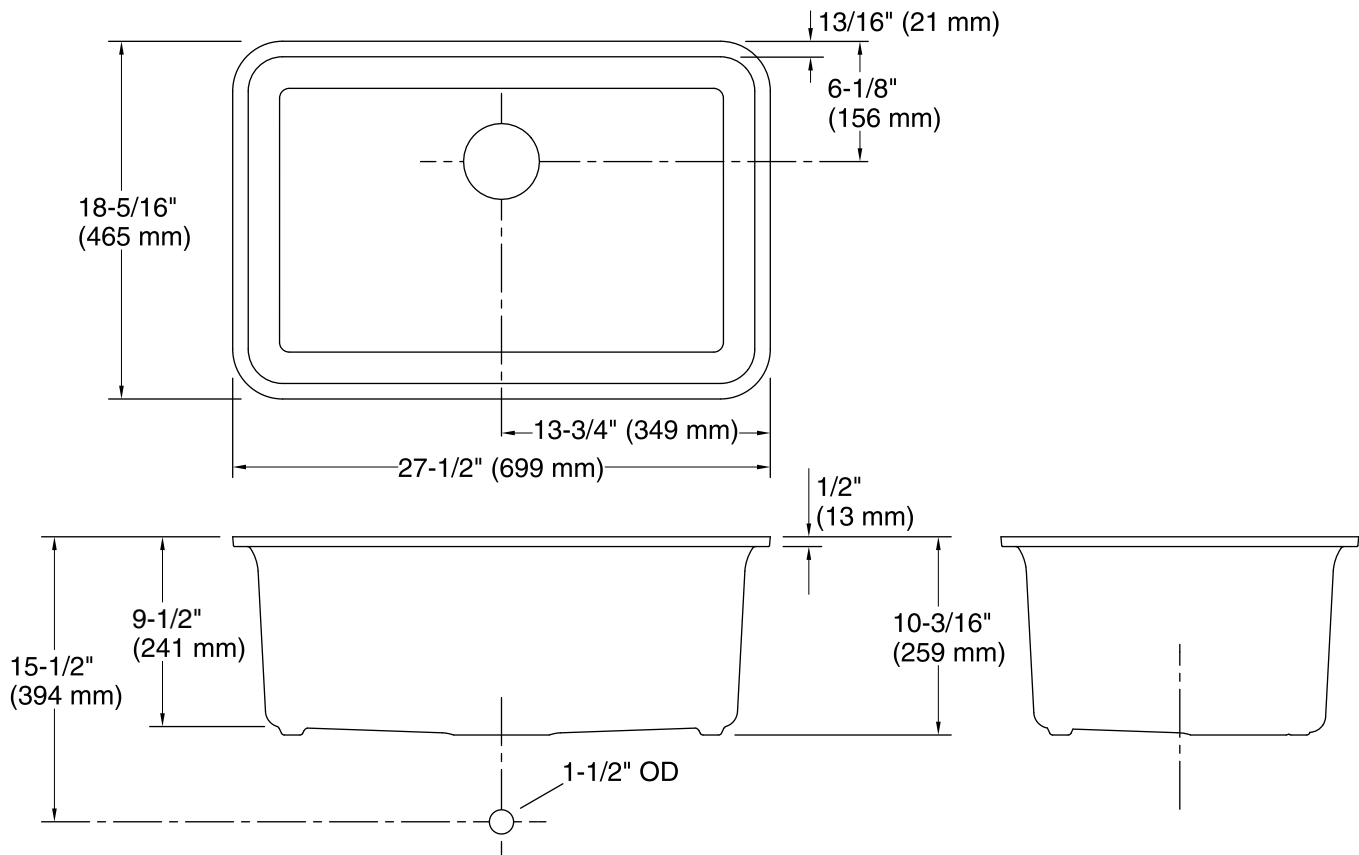

## Technical Information

All product dimensions are nominal.

Installation:	Under-mount
Min. base cabinet width:	30" (762 mm)
Bowl area (Only):	Length: 25-9/16" (649 mm) Width: 16-3/8" (416 mm) Bowl depth: 9-1/2" (241 mm) Water depth: 9-1/2" (241 mm)
Template:	Under-mount, 1311528, required, included