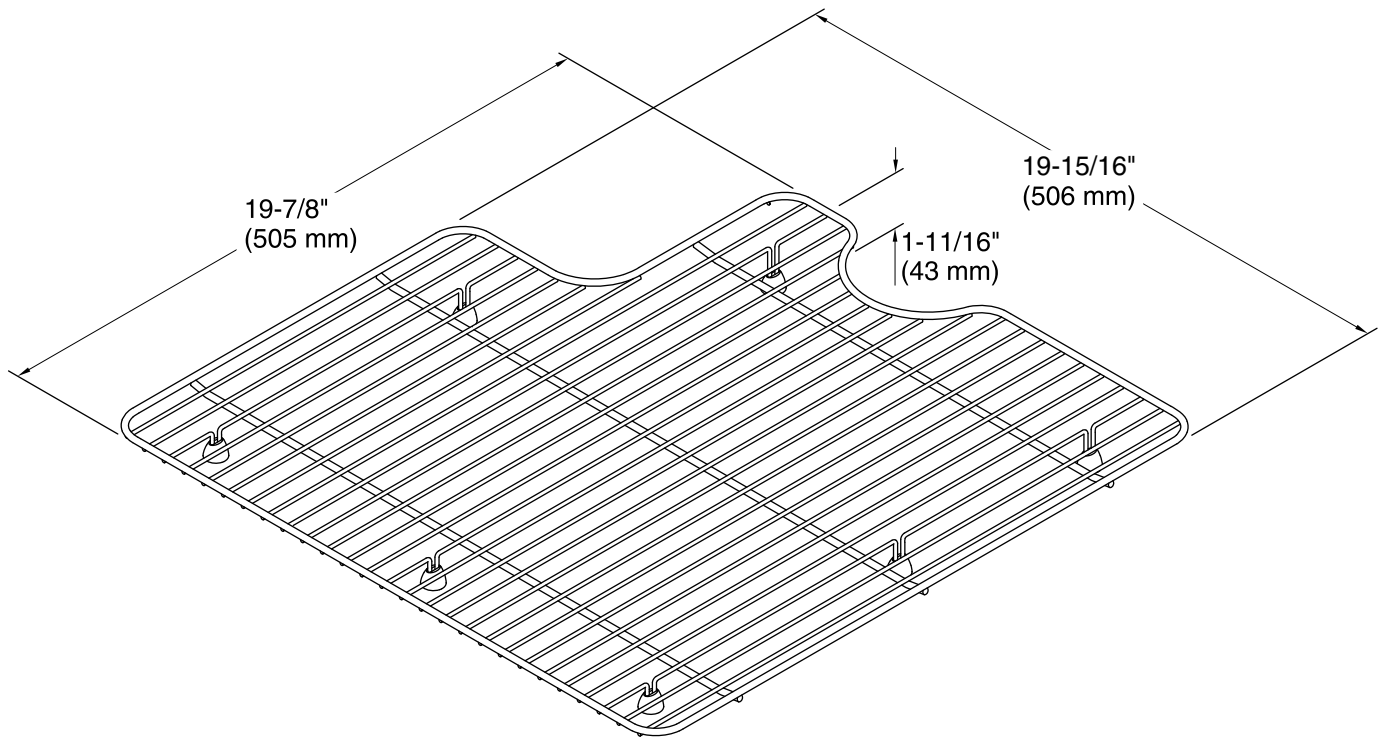

Features

- Fits in the left side of the K-21103 Farmstead kitchen sink.
- Comes included with the K-21103 Farmstead kitchen sink.
- Helps protect sink surface from daily wear.
- Dishwasher safe.
- Rubber feet provide added protection.
- Designed to sit side-by-side with the K-21111 right-hand rack.

Color	Code	Description
	ST	Stainless Steel

Technical Information

All product dimensions are nominal.