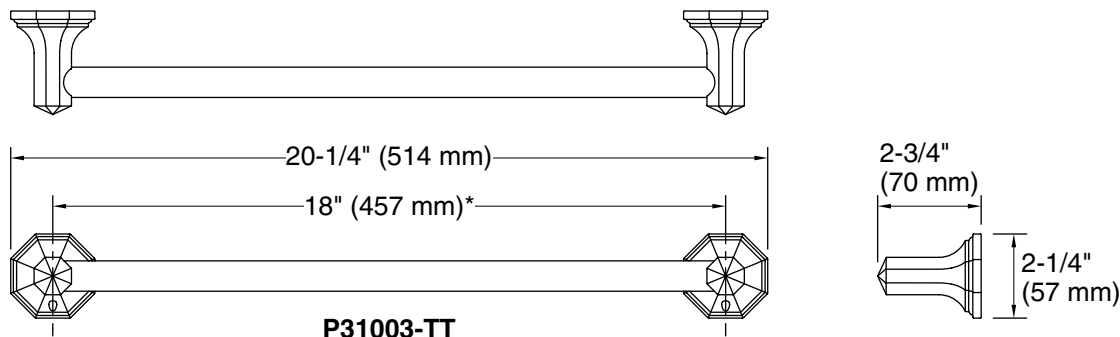

FEATURES

P31003

- Solid metal construction for durability and reliability
- Includes hex wrench for installation
- For use with 1/2" (13 mm) or 3/8" (10 mm) thick glass
- Complements KALLISTA's For Town collection

INSTALLATION NOTES

Install these products according to the instruction guide.

SPECIFIED MODEL

Model	Description	Finishes		
P31003-00	For Town Shower Door Handle Escutcheon	<input type="checkbox"/> CP Polished Chrome	<input type="checkbox"/> AD Nickel Silver	<input type="checkbox"/> AG Brushed Nickel
P31003-TT	For Town Shower Door Towel Bar	<input type="checkbox"/> CP Polished Chrome	<input type="checkbox"/> AD Nickel Silver	<input type="checkbox"/> AG Brushed Nickel
P31003-PL	For Town Shower Door Handle Pull	<input type="checkbox"/> CP Polished Chrome	<input type="checkbox"/> AD Nickel Silver	<input type="checkbox"/> AG Brushed Nickel