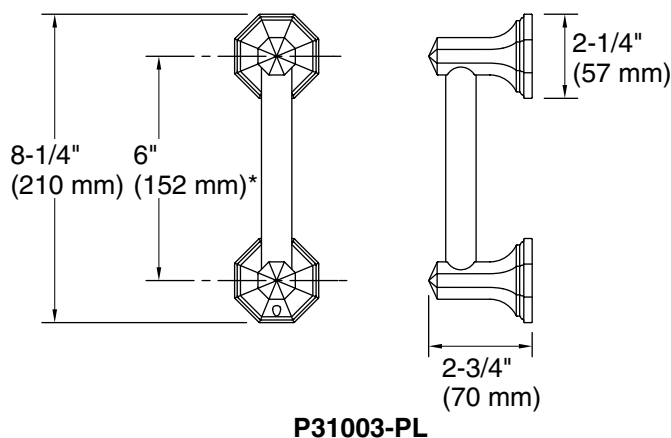

FEATURES

P31003

- Solid metal construction for durability and reliability
- Includes hex wrench for installation
- For use with 1/2" (13 mm) or 3/8" (10 mm) thick glass
- Complements KALLISTA's For Town collection

INSTALLATION NOTES

Install these products according to the instruction guide.

SPECIFIED MODEL

Model	Description	Finishes		
P31003-00	For Town Shower Door Handle Escutcheon	<input type="checkbox"/> CP Polished Chrome	<input type="checkbox"/> AD Nickel Silver	<input type="checkbox"/> AG Brushed Nickel
P31003-TT	For Town Shower Door Towel Bar	<input type="checkbox"/> CP Polished Chrome	<input type="checkbox"/> AD Nickel Silver	<input type="checkbox"/> AG Brushed Nickel
P31003-PL	For Town Shower Door Handle Pull	<input type="checkbox"/> CP Polished Chrome	<input type="checkbox"/> AD Nickel Silver	<input type="checkbox"/> AG Brushed Nickel