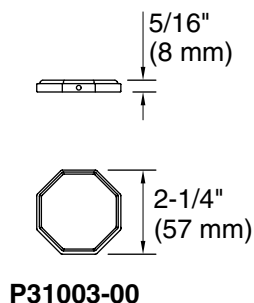

FEATURES

P31003

- Solid metal construction for durability and reliability
- Includes hex wrench for installation
- For use with 1/2" (13 mm) or 3/8" (10 mm) thick glass
- Complements KALLISTA's For Town collection

INSTALLATION NOTES

Install these products according to the instruction guide.

SPECIFIED MODEL

Model	Description	Finishes		
P31003-00	For Town Shower Door Handle Escutcheon	<input type="checkbox"/> CP Polished Chrome	<input type="checkbox"/> AD Nickel Silver	<input type="checkbox"/> AG Brushed Nickel
P31003-TT	For Town Shower Door Towel Bar	<input type="checkbox"/> CP Polished Chrome	<input type="checkbox"/> AD Nickel Silver	<input type="checkbox"/> AG Brushed Nickel
P31003-PL	For Town Shower Door Handle Pull	<input type="checkbox"/> CP Polished Chrome	<input type="checkbox"/> AD Nickel Silver	<input type="checkbox"/> AG Brushed Nickel