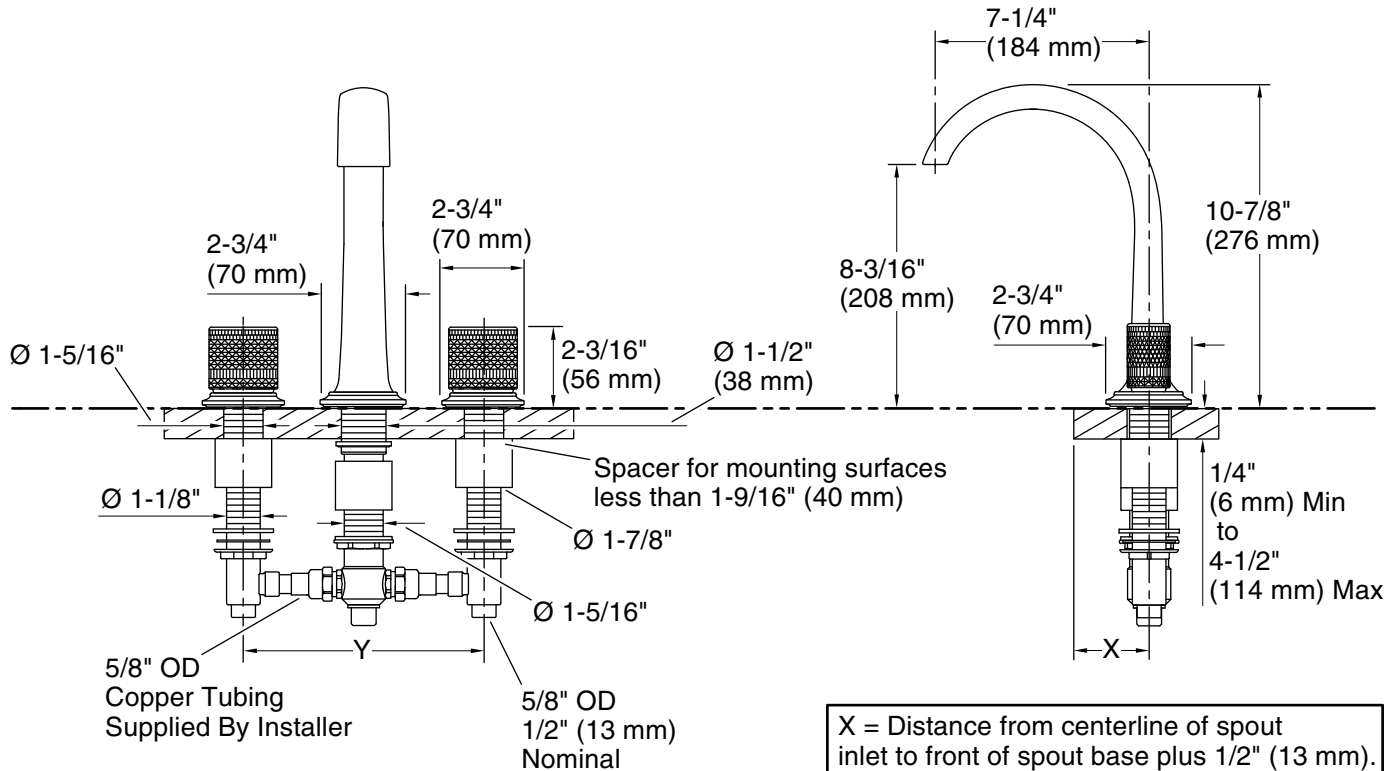

KALLISTA®

Script® Deck-Mount Bath Faucet with Diverter, Porcelain Knob Handles

FEATURES

- Solid brass construction for durability and reliability
- Quarter-turn washerless ceramic disc valves
- Complements the Script collection

CODES/STANDARDS APPLICABLE

- Specified model meets or exceeds the following:
- ASME A112.18.1/CSA B125.1
 - ICC/ANSI A117.1

P25009

X = Distance from centerline of spout inlet to front of spout base plus 1/2" (13 mm).
 Y = Distance between valve body centerlines varies. Minimum distance is 8" (203 mm).

SPECIFIED MODEL				
Model	Description	Finishes		
P25009-CMB	Script Deck-Mount Bath Faucet with Diverter, Matte Black Porcelain Knob Handles	<input type="checkbox"/> CP Polished Chrome	<input type="checkbox"/> AD Nickel Silver	<input type="checkbox"/> BCH Blush Bronze
P25009-CMC	Script Deck-Mount Bath Faucet with Diverter, White Porcelain Knob Handles	<input type="checkbox"/> CP Polished Chrome	<input type="checkbox"/> AD Nickel Silver	<input type="checkbox"/> BCH Blush Bronze
Required Rough-in				
P19304-00	Deck-Mount Bath Valve with Diverter	<input type="checkbox"/> NA		
Required Accessories				
P24854-00	Soft Modern Dual-Function Handshower with Hose	<input type="checkbox"/> CP Polished Chrome	<input type="checkbox"/> AD Nickel Silver	<input type="checkbox"/> BCH Blush Bronze
P21651-00	Traditional Fixed Wall Bracket with Integrated Supply Elbow	<input type="checkbox"/> CP Polished Chrome	<input type="checkbox"/> AD Nickel Silver	<input type="checkbox"/> BCH Blush Bronze
P21653-00	Traditional Deck-Mount Handshower Mounting Trim	<input type="checkbox"/> CP Polished Chrome	<input type="checkbox"/> AD Nickel Silver	<input type="checkbox"/> BCH Blush Bronze