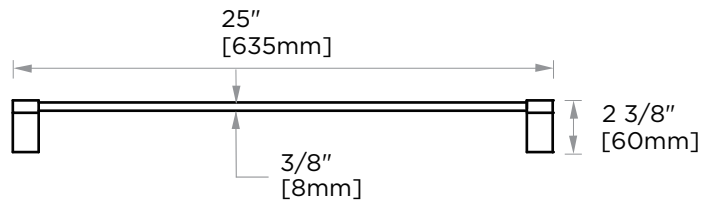

NAPLES COLLECTION
TOWEL SHELF
422440

PRODUCT NAME: TOWEL SHELF

PRODUCT CODE: 422440

MATERIAL: All-brass construction

KEY FEATURES: Contemporary design.
Fine-lined yet bold in its
thin and linear silhouette.

NOTE: Dimensions and specifications are subject to change without notice.