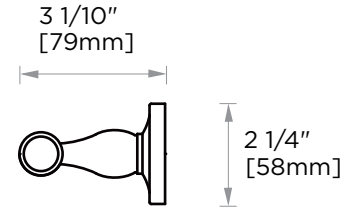

**LYON COLLECTION**  
**TOWEL BAR 30"**  
351300

**PRODUCT NAME:** TOWEL BAR 30"

**PRODUCT CODE:** 351300

**MATERIAL:** All-brass construction

**KEY FEATURES:** Traditional design. Solid round anchors are firmly set off with finely contoured finials.

NOTE: Dimensions and specifications are subject to change without notice.