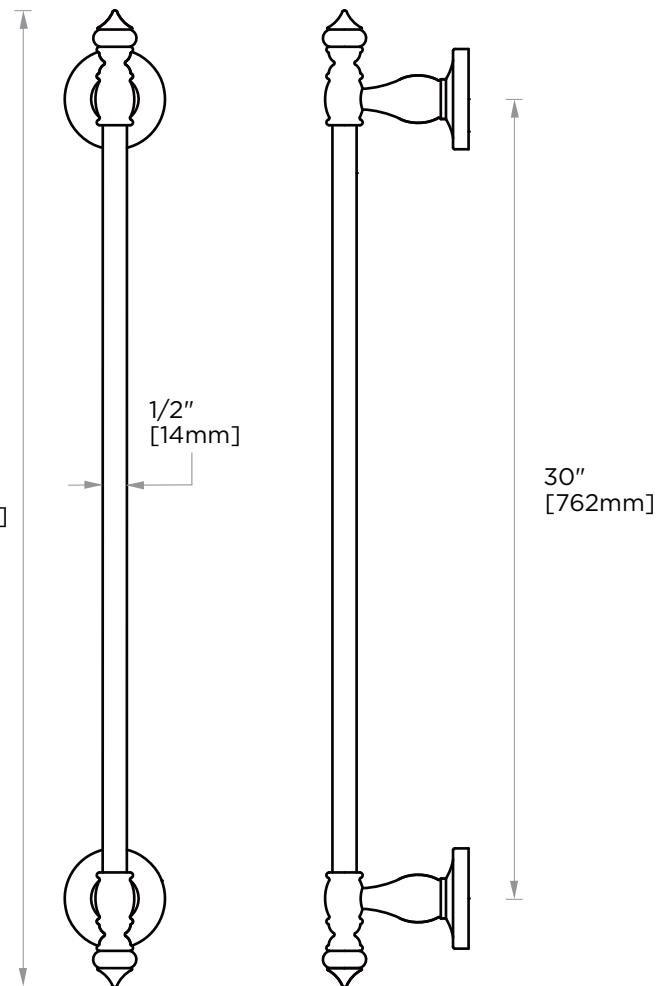

**LYON COLLECTION**  
**TOWEL BAR 30"**  
351300

**PRODUCT NAME:** TOWEL BAR 30"

**PRODUCT CODE:** 351300

**MATERIAL:** All-brass construction

**KEY FEATURES:** Traditional design. Solid round anchors are firmly set off with finely contoured finials.

**STOCKED FINISHES:** ● Polished Chrome (99) 34" [864mm]

**SPECIAL FINISHES AVAILABLE:** 26 options available. Please see our website for full list samples

**WARRANTY:**

Lifetime Limited (Residential Use)  
One Year (Commercial Use)

NOTE: Dimensions and specifications are subject to change without notice.