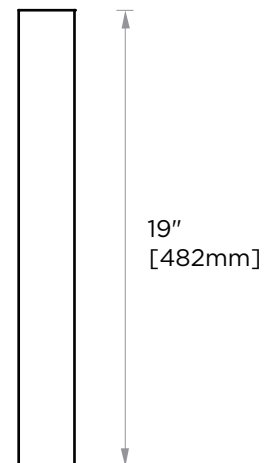

NOTE: Dimensions and specifications are subject to change without notice.