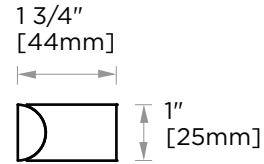

LISBON COLLECTION

APPLIANCE PULL 18"

277918

PRODUCT NAME: APPLIANCE PULL 18"

PRODUCT CODE: 277918

MATERIAL: All-brass construction

KEY FEATURES: Contemporary design. Square base with clean and elongated lines.