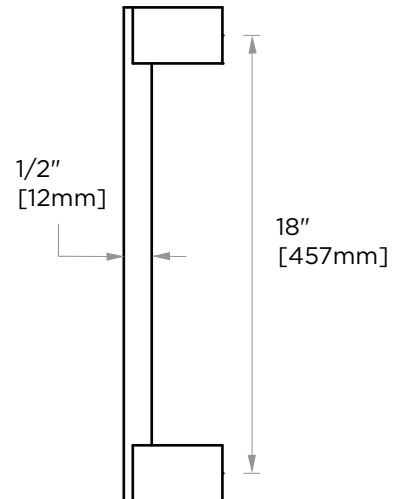

NOTE: Dimensions and specifications are subject to change without notice.