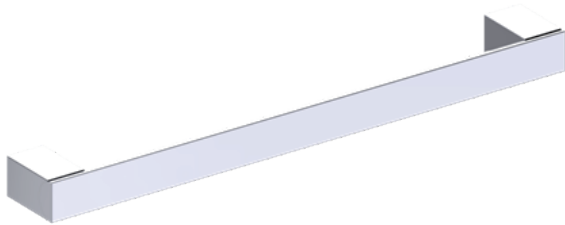

LISBON COLLECTION

APPLIANCE PULL 18"

277918

PRODUCT NAME: APPLIANCE PULL 18"

PRODUCT CODE: 277918

MATERIAL: All-brass construction

KEY FEATURES: Contemporary design. Square base with clean and elongated lines.