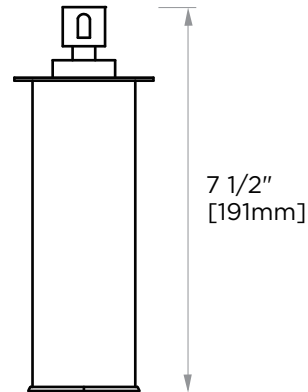

MADRID COLLECTION SOAP DISPENSER 262635

PRODUCT NAME: SOAP DISPENSER

PRODUCT CODE: 262635

MATERIAL: All-brass construction

KEY FEATURES: Contemporary design.
Simple and straight forward lines.
Strong linear silhouette.

NOTE: Dimensions and specifications are subject to change without notice.