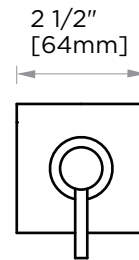

MADRID COLLECTION SOAP DISPENSER 262635

PRODUCT NAME: SOAP DISPENSER

PRODUCT CODE: 262635

MATERIAL: All-brass construction

KEY FEATURES: Contemporary design.
Simple and straight forward lines.
Strong linear silhouette.