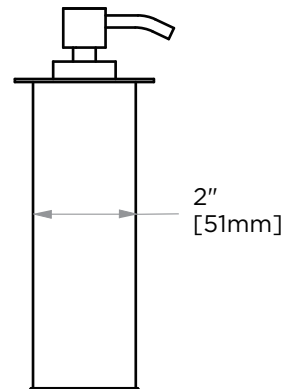

MADRID COLLECTION SOAP DISPENSER 262635

PRODUCT NAME: SOAP DISPENSER

PRODUCT CODE: 262635

MATERIAL: All-brass construction

KEY FEATURES: Contemporary design.
Simple and straight forward lines.
Strong linear silhouette.

NOTE: Dimensions and specifications are subject to change without notice.