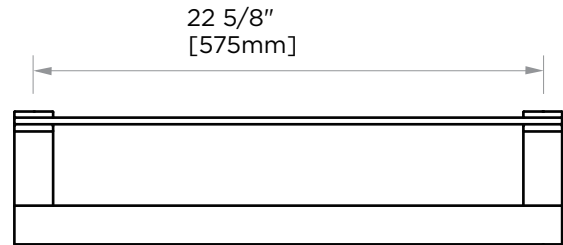

**BERLIN COLLECTION**  
**GALSS SHELF WITH**  
**TOWEL BAR 24"**  
232678

**PRODUCT NAME:** GALSS SHELF WITH TOWEL BAR 24"

**PRODUCT CODE:** 232678

**MATERIAL:** All-brass construction

**KEY FEATURES:** Contemporary design with solid bold rectangular geometry.

NOTE: Dimensions and specifications are subject to change without notice.