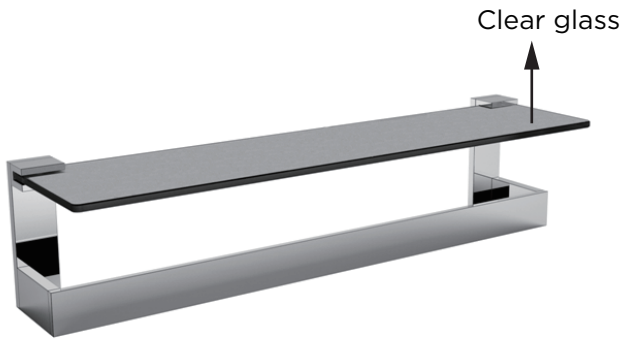

**BERLIN COLLECTION**  
**GALSS SHELF WITH**  
**TOWEL BAR 24"**  
232678

**PRODUCT NAME:** GALSS SHELF WITH TOWEL BAR 24"

**PRODUCT CODE:** 232678

**MATERIAL:** All-brass construction

**KEY FEATURES:** Contemporary design with solid bold rectangular geometry.