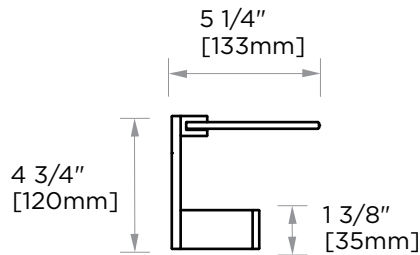

**BERLIN COLLECTION**  
**GALSS SHELF WITH**  
**TOWEL BAR 24"**  
232678

**PRODUCT NAME:** GALSS SHELF WITH TOWEL BAR 24"

**PRODUCT CODE:** 232678

**MATERIAL:** All-brass construction

**KEY FEATURES:** Contemporary design with solid bold rectangular geometry.

NOTE: Dimensions and specifications are subject to change without notice.