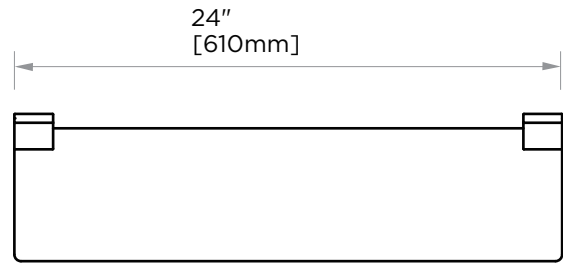

**BERLIN COLLECTION**  
**GALSS SHELF WITH**  
**TOWEL BAR 24"**  
232678

**PRODUCT NAME:** GALSS SHELF WITH TOWEL BAR 24"

**PRODUCT CODE:** 232678

**MATERIAL:** All-brass construction

**KEY FEATURES:** Contemporary design with solid bold rectangular geometry.