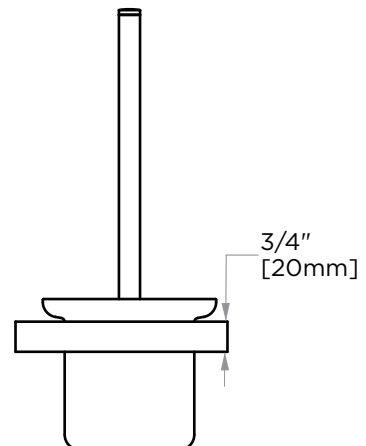

**BERLIN COLLECTION**  
**TOILET BRUSH SET**  
232610

**PRODUCT NAME:** TOILET BRUSH SET

**PRODUCT CODE:** 232610

**MATERIAL:** All-brass construction

**KEY FEATURES:** Contemporary design with solid bold rectangular geometry.

NOTE: Dimensions and specifications are subject to change without notice.