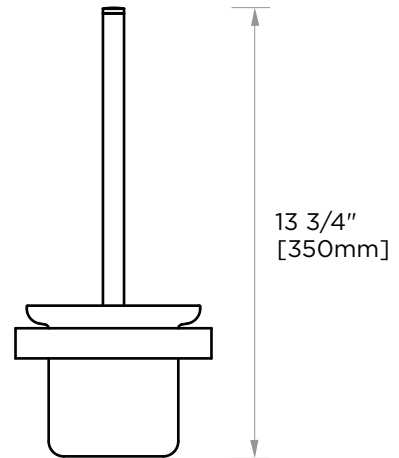

**BERLIN COLLECTION**  
**TOILET BRUSH SET**  
232610

**PRODUCT NAME:** TOILET BRUSH SET

**PRODUCT CODE:** 232610

**MATERIAL:** All-brass construction

**KEY FEATURES:** Contemporary design with solid bold rectangular geometry.

NOTE: Dimensions and specifications are subject to change without notice.