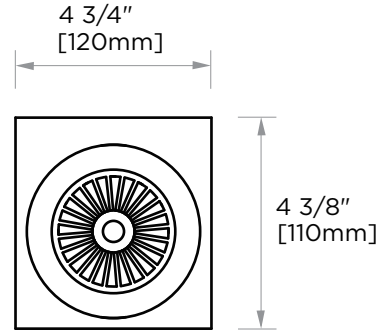

**BERLIN COLLECTION**  
**TOILET BRUSH SET**  
232610

**PRODUCT NAME:** TOILET BRUSH SET

**PRODUCT CODE:** 232610

**MATERIAL:** All-brass construction

**KEY FEATURES:** Contemporary design with solid bold rectangular geometry.

NOTE: Dimensions and specifications are subject to change without notice.