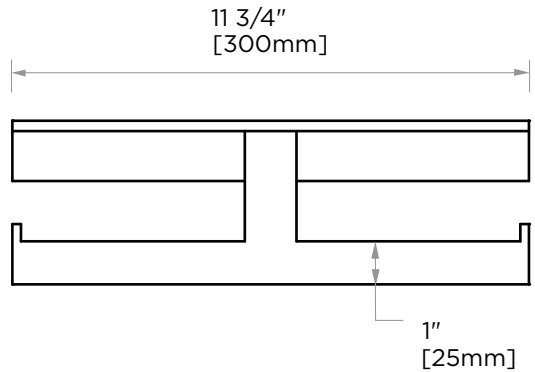

BERLIN COLLECTION
SHELF WITH TISSUE
HOLDER
232159-2

PRODUCT NAME: SHELF WITH TISSUE HOLDER

PRODUCT CODE: 232159-2

MATERIAL: All-brass construction

KEY FEATURES: Contemporary design with solid bold rectangular geometry.