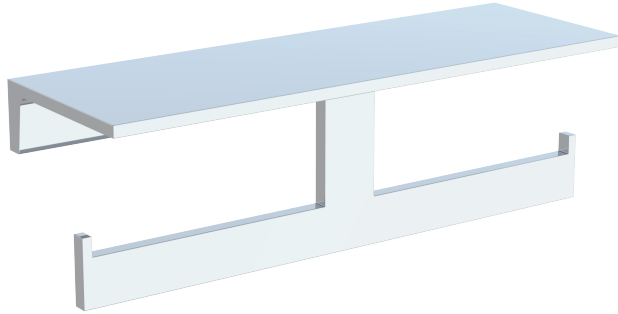

BERLIN COLLECTION
SHELF WITH TISSUE
HOLDER
232159-2

PRODUCT NAME: SHELF WITH TISSUE HOLDER

PRODUCT CODE: 232159-2

MATERIAL: All-brass construction

KEY FEATURES: Contemporary design with solid bold rectangular geometry.

4"
[100mm]

- STOCKED FINISHES:**
- Polished Chrome (99)
 - Brushed Nickel (81)
 - Polished Nickel (68)
 - Matte Black (48)

SPECIAL FINISHES AVAILABLE: 26 options available. Please see our website for full list samples