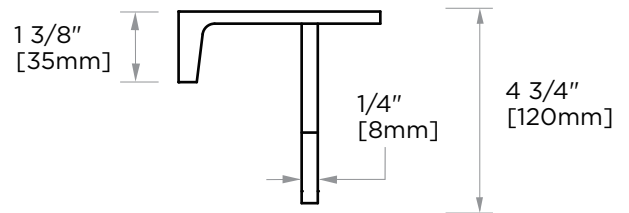

WARRANTY:

Lifetime Limited (Residential Use)
One Year (Commercial Use)

NOTE: Dimensions and specifications are subject to change without notice.