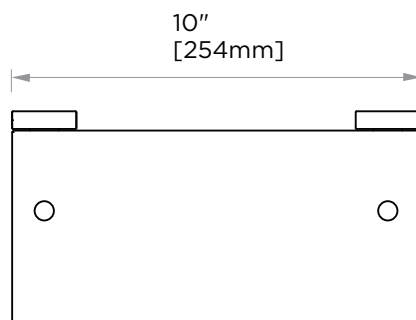

OSLO COLLECTION SOLID BACK GLASS SHELF 144676SB

PRODUCT NAME: SOLID BACK
GLASS SHELF

PRODUCT CODE: 144676SB

MATERIAL: All-brass construction

KEY FEATURES: Contemporary design.
Round minimalist look.

STOCKED FINISHES:

NOTE: Dimensions and specifications are subject to change without notice.