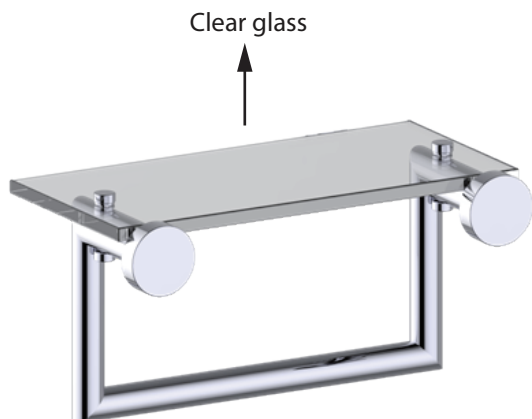

OSLO COLLECTION SOLID BACK GLASS SHELF 144676SB

PRODUCT NAME: SOLID BACK
GLASS SHELF

PRODUCT CODE: 144676SB

MATERIAL: All-brass construction

KEY FEATURES: Contemporary design.
Round minimalist look.

STOCKED FINISHES: