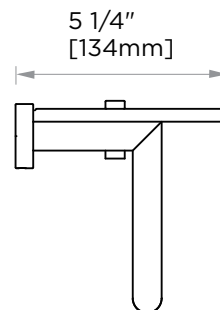

OSLO COLLECTION SOLID BACK GLASS SHELF 144676SB

PRODUCT NAME: SOLID BACK
GLASS SHELF

PRODUCT CODE: 144676SB

MATERIAL: All-brass construction

KEY FEATURES: Contemporary design.
Round minimalist look.

STOCKED FINISHES:

NOTE: Dimensions and specifications are subject to change without notice.