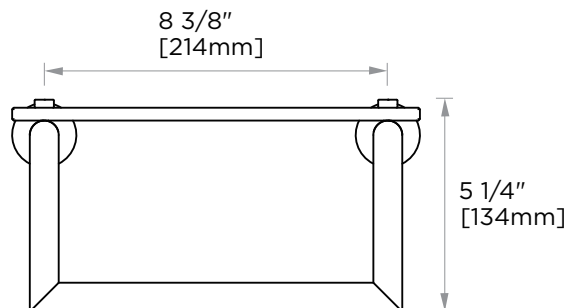

OSLO COLLECTION SOLID BACK GLASS SHELF 144676SB

PRODUCT NAME: SOLID BACK
GLASS SHELF

PRODUCT CODE: 144676SB

MATERIAL: All-brass construction

KEY FEATURES: Contemporary design.
Round minimalist look.

STOCKED FINISHES:

NOTE: Dimensions and specifications are subject to change without notice.