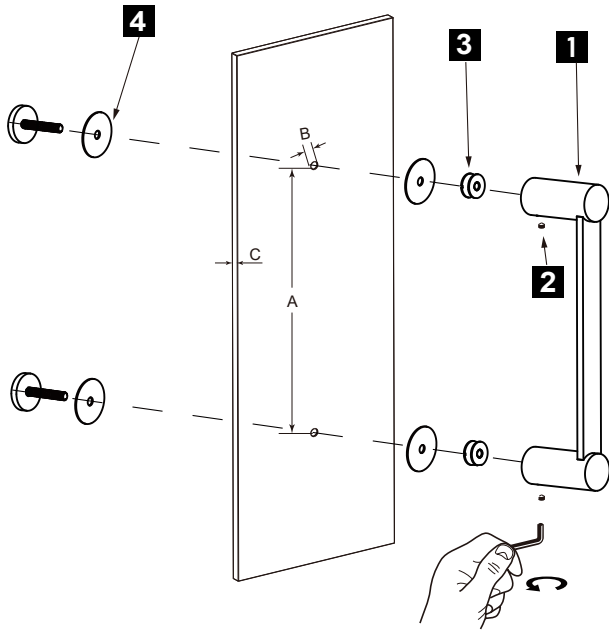

PORTO COLLECTION SINGLE SHOWER DOOR HANDLE 1377512

PRODUCT NAME: SINGLE SHOWER DOOR HANDLE

PRODUCT CODE: 1377512

MATERIAL: All-brass construction

KEY FEATURES: Contemporary design. Round and linear geometries. Sleek modern aesthetic.

NOTE: Dimensions and specifications are subject to change without notice.

HANDLES INFO

Components Included		
①	Handle	X1
②	Set Screw M6	X2
③	Fixing Bracket	X2
④	Rubber Gasket	X4

Mounting Kits Included		
	X1	Allen Key

GLASS INFO

Glass Hole C-C Distance		
A	8"/203mm	8" Shower Door Handle
	12"/305mm	12" Shower Door Handle
	18"/457mm	18" Shower Door Handle
	24"/610mm	24" Shower Door Handle
	36"/914mm	36" Shower Door Handle
B	1/2" (12mm)	Glass Hole Diameter
C	6-12mm	Glass Thickness