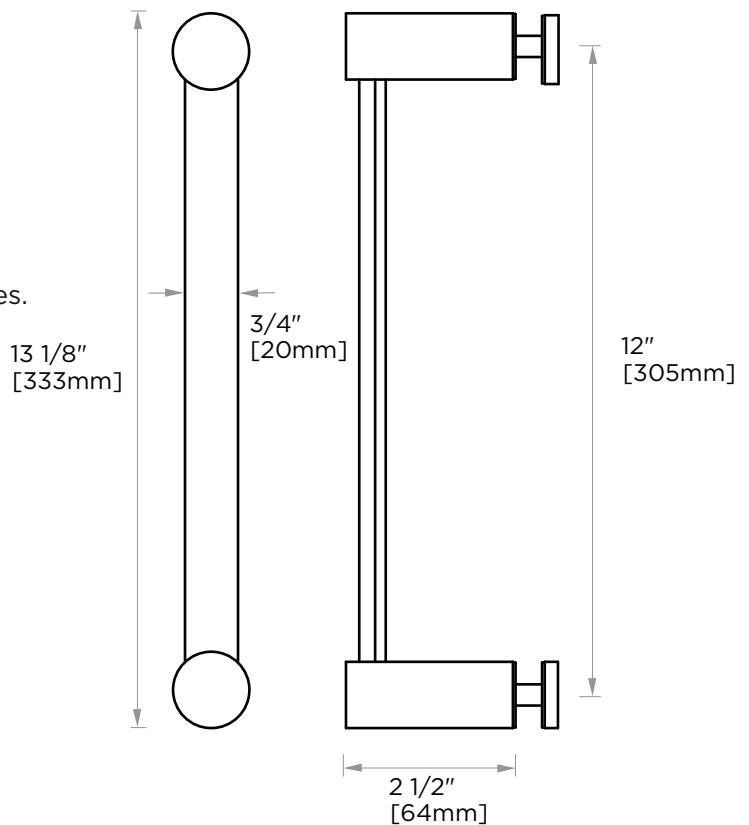

PORTO COLLECTION SINGLE SHOWER DOOR HANDLE 1377512

PRODUCT NAME: SINGLE SHOWER DOOR HANDLE

PRODUCT CODE: 1377512

MATERIAL: All-brass construction

KEY FEATURES: Contemporary design. Round and linear geometries. Sleek modern aesthetic.

NOTE: Dimensions and specifications are subject to change without notice.

HANDLES INFO

Components Included		
①	Handle	X1
②	Set Screw M6	X2
③	Fixing Bracket	X2
④	Rubber Gasket	X4

Mounting Kits Included		
	X1	Allen Key

GLASS INFO

Glass Hole C-C Distance		
A	8"/203mm	8" Shower Door Handle
	12"/305mm	12" Shower Door Handle
	18"/457mm	18" Shower Door Handle
	24"/610mm	24" Shower Door Handle
	36"/914mm	36" Shower Door Handle
B	1/2" (12mm)	Glass Hole Diameter
C	6-12mm	Glass Thickness

* Can be used with extension kit for thicker doors

NOTE: Dimensions and specifications are subject to change without notice.