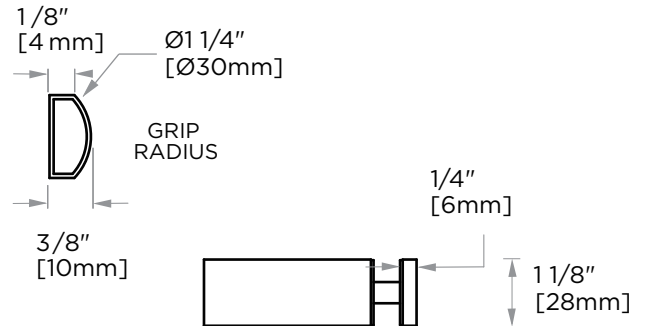

PORTO COLLECTION SINGLE SHOWER DOOR HANDLE 1377512

PRODUCT NAME: SINGLE SHOWER DOOR HANDLE

PRODUCT CODE: 1377512

MATERIAL: All-brass construction

KEY FEATURES: Contemporary design. Round and linear geometries. Sleek modern aesthetic.

NOTE: Dimensions and specifications are subject to change without notice.

HANDLES INFO

Components Included		
①	Handle	X1
②	Set Screw M6	X2
③	Fixing Bracket	X2
④	Rubber Gasket	X4

Mounting Kits Included		
	X1	Allen Key

GLASS INFO

Glass Hole C-C Distance		
A	8"/203mm	8" Shower Door Handle
	12"/305mm	12" Shower Door Handle
	18"/457mm	18" Shower Door Handle
	24"/610mm	24" Shower Door Handle
	36"/914mm	36" Shower Door Handle
B	1/2" (12mm)	Glass Hole Diameter
C	6-12mm	Glass Thickness