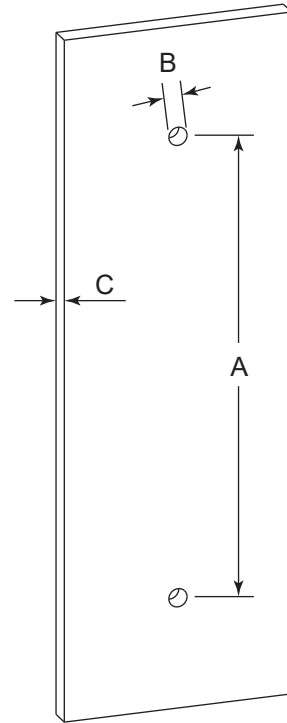

PORTO COLLECTION SINGLE SHOWER DOOR HANDLE 1377512

PRODUCT NAME: SINGLE SHOWER DOOR HANDLE

PRODUCT CODE: 1377512

MATERIAL: All-brass construction

KEY FEATURES: Contemporary design. Round and linear geometries. Sleek modern aesthetic.

NOTE: Dimensions and specifications are subject to change without notice.

HANDLES INFO

Components Included		
①	Handle	X1
②	Set Screw M6	X2
③	Fixing Bracket	X2
④	Rubber Gasket	X4

Mounting Kits Included		
	X1	Allen Key

GLASS INFO

Glass Hole C-C Distance		
A	8"/203mm	8" Shower Door Handle
	12"/305mm	12" Shower Door Handle
	18"/457mm	18" Shower Door Handle
	24"/610mm	24" Shower Door Handle
	36"/914mm	36" Shower Door Handle
B	1/2" (12mm)	Glass Hole Diameter
C	6-12mm	Glass Thickness