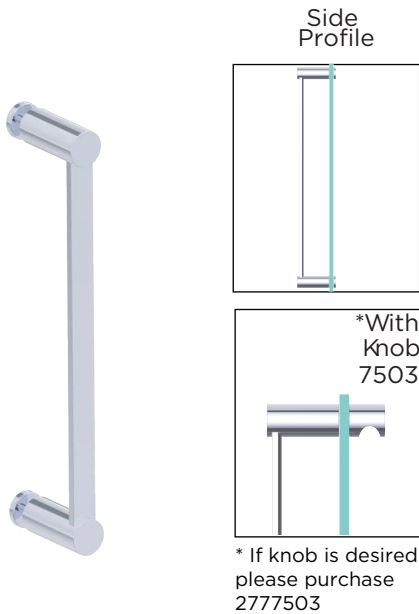

PORTO COLLECTION SINGLE SHOWER DOOR HANDLE 1377512

PRODUCT NAME: SINGLE SHOWER DOOR HANDLE

PRODUCT CODE: 1377512

MATERIAL: All-brass construction

KEY FEATURES: Contemporary design. Round and linear geometries. Sleek modern aesthetic.

NOTE: Dimensions and specifications are subject to change without notice.

HANDLES INFO

Components Included		
①	Handle	X1
②	Set Screw M6	X2
③	Fixing Bracket	X2
④	Rubber Gasket	X4

Mounting Kits Included		
	X1	Allen Key

GLASS INFO

Glass Hole C-C Distance		
A	8"/203mm	8" Shower Door Handle
	12"/305mm	12" Shower Door Handle
	18"/457mm	18" Shower Door Handle
	24"/610mm	24" Shower Door Handle
	36"/914mm	36" Shower Door Handle
B	1/2" (12mm)	Glass Hole Diameter
C	6-12mm	Glass Thickness