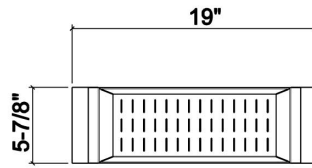

205325 | COLANDER

STAINLESS STEEL SINK ACCESSORY

Specifications

Model	205325
Collection	Colander
Compatible bowl dimension (front-to-back)	18"
Overall dimensions	6" × 19" × 4 1/4"

Warranty

Home Refinements offers a 1-YEAR LIMITED WARRANTY following the purchase date for all mobile parts, options and accessories against defects of material and workmanship. This warranty is limited to defects or damages resulting from a normal residential use. For further details on our product warranty, please refer to our catalog or Web site.