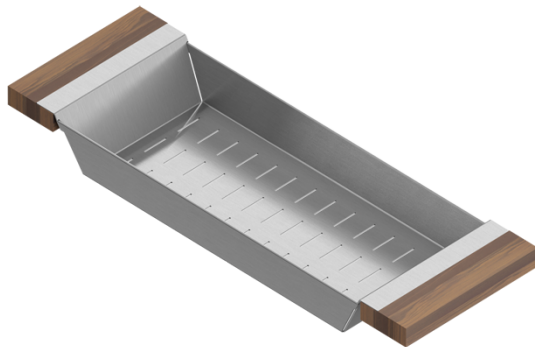

205218 | COLANDER

STAINLESS STEEL SINK ACCESSORY

Specifications

Model	205218
Collection	Colander
Compatible bowl dimension (front-to-back)	17"
Overall dimensions	6" × 18" × 2 1/4"

Warranty

Home Refinements offers a 1-YEAR LIMITED WARRANTY following the purchase date for all mobile parts, options and accessories against defects of material and workmanship. This warranty is limited to defects or damages resulting from a normal residential use. For further details on our product warranty, please refer to our catalog or Web site.

Features

- Can be used on top of sink to create extra workspace or on countertop
- Ideal to rinse food or to dry dishes
- Innovative and functional design to match with other standard Home Refinements accessories
- 100% premium hard rock maple or walnut handles for high quality and durability
- Rubber-tipped footings for better stability and protection
- 304 series stainless steel (18/10)
- Elegant no. 4 brushed finish that matches the appliances