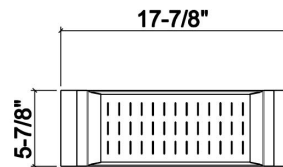

205218 | COLANDER

STAINLESS STEEL SINK ACCESSORY

Specifications

Model	205218
Collection	Colander
Compatible bowl dimension (front-to-back)	17"
Overall dimensions	6" × 18" × 2 1/4"

Warranty

Home Refinements offers a 1-YEAR LIMITED WARRANTY following the purchase date for all mobile parts, options and accessories against defects of material and workmanship. This warranty is limited to defects or damages resulting from a normal residential use. For further details on our product warranty, please refer to our catalog or Web site.