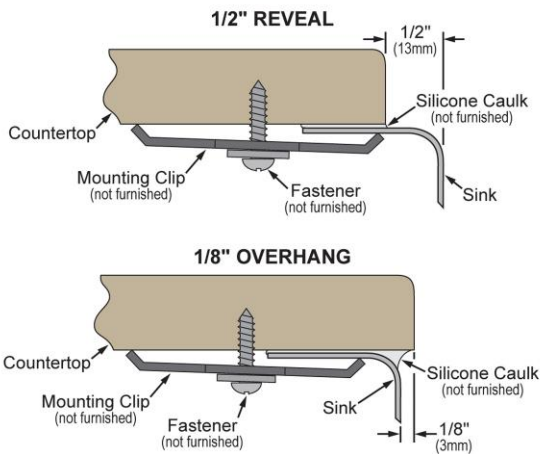

**SPECIFICATIONS**

**PRODUCT SPECIFICATIONS**

Just Mfg Stainless Steel 18-1/4" x 18-1/4" x 5-1/2" Undermount Lavatory ADA Sink with Overflow. Sink is manufactured from 18 gauge 304 Stainless Steel with a Lustrous Satin finish, Center drain placement, and Bottom only pads.

<b>Installation Type:</b>	Undermount
<b>Material:</b>	304 Stainless Steel
<b>Finish:</b>	Lustrous Satin
<b>Gauge:</b>	18
<b>Sound Deadening:</b>	Bottom only pads
<b>Number of Bowls:</b>	1
<b>Sink Dimensions:</b>	18-1/4" x 18-1/4" x 5-1/2"
<b>Bowl 1 Dimensions:</b>	16" x 16" x 5-1/2"
<b>Drain Size:</b>	3-1/2" (89mm)
<b>Drain Location:</b>	Center
<b>Minimum Cabinet Size:</b>	24"

**Installation Profile:**

Designed to affix to the underside of any solid surface countertop.

PART: \_\_\_\_\_ QTY: \_\_\_\_\_  
 PROJECT: \_\_\_\_\_  
 CONTACT: \_\_\_\_\_  
 DATE: \_\_\_\_\_  
 NOTES: \_\_\_\_\_  
 APPROVAL: \_\_\_\_\_