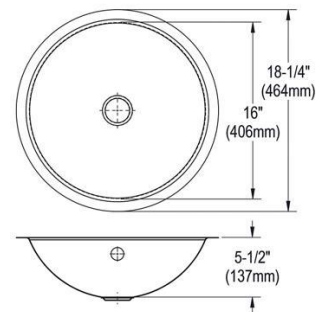

**SPECIFICATIONS**

**PRODUCT SPECIFICATIONS**

Just Mfg Stainless Steel 18-1/4" x 18-1/4" x 5-1/2" Undermount Lavatory ADA Sink with Overflow. Sink is manufactured from 18 gauge 304 Stainless Steel with a Lustrous Satin finish, Center drain placement, and Bottom only pads.

<b>Installation Type:</b>	Undermount
<b>Material:</b>	304 Stainless Steel
<b>Finish:</b>	Lustrous Satin
<b>Gauge:</b>	18
<b>Sound Deadening:</b>	Bottom only pads
<b>Number of Bowls:</b>	1
<b>Sink Dimensions:</b>	18-1/4" x 18-1/4" x 5-1/2"
<b>Bowl 1 Dimensions:</b>	16" x 16" x 5-1/2"
<b>Drain Size:</b>	3-1/2" (89mm)
<b>Drain Location:</b>	Center
<b>Minimum Cabinet Size:</b>	24"

**Installation Profile:**

Designed to affix to the underside of any solid surface countertop.

PART: \_\_\_\_\_ QTY: \_\_\_\_\_  
 PROJECT: \_\_\_\_\_  
 CONTACT: \_\_\_\_\_  
 DATE: \_\_\_\_\_  
 NOTES: \_\_\_\_\_  
 APPROVAL: \_\_\_\_\_