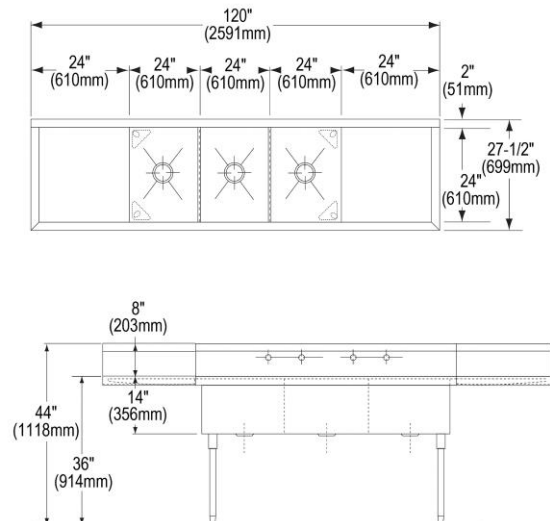

Quality Grade Plumbing Products. Since 1933 we have become the industry standard for designing and producing quality grade plumbing products and fixtures. Our role as an industry leader remains unsurpassed.

Product Compliance: ASME A112.19.3/CSA B45.4

[Clean and Care Manual (PDF)](#)
[Warranty (PDF)](#)