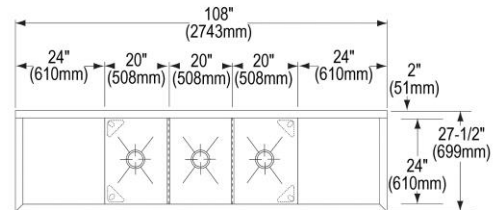

Quality Grade Plumbing Products. Since 1933 we have become the industry standard for designing and producing quality grade plumbing products and fixtures. Our role as an industry leader remains unsurpassed.

Product Compliance: NSF 2
ASME A112.19.3/CSA B45.4

[Clean and Care Manual (PDF)](#)

[Warranty (PDF)](#)