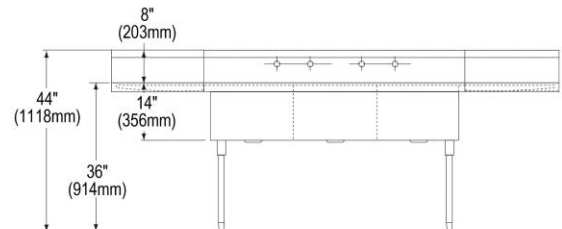

Quality Grade Plumbing Products. Since 1933 we have become the industry standard for designing and producing quality grade plumbing products and fixtures. Our role as an industry leader remains unsurpassed.

Product Compliance: NSF 2
ASME A112.19.3/CSA B45.4

[Clean and Care Manual (PDF)](#)

[Warranty (PDF)](#)