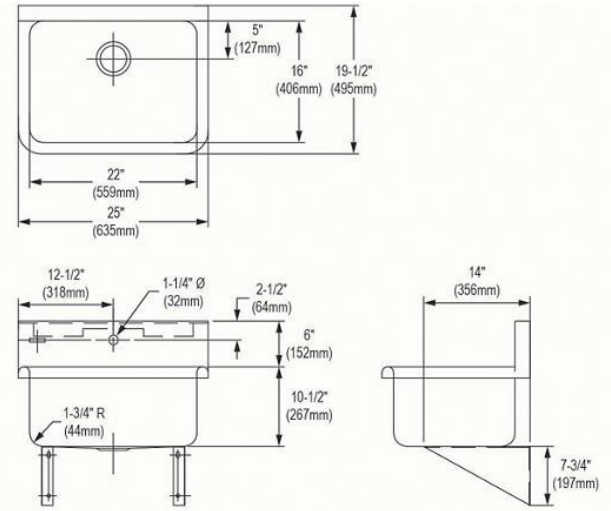

Hole Drilling Configurations:

Hole #	Description
1	1 Faucet Hole Centered

Included with Product: JS-10 faucet, J-35-SSF drain, JFV-320 foot valve

Quality Grade Plumbing Products. Since 1933 we have become the industry standard for designing and producing quality grade plumbing products and fixtures. Our role as an industry leader remains unsurpassed.

Product Compliance: ASME A112.19.3/CSA B45.4
Faucet: ASME A112.18.1/CSA B125.1
NSF 61
NSF 372 (lead free)
Accessory: ASME A112.18.2/CSA B125.2

[Clean and Care Manual (PDF)](#)
[Installation Instructions (PDF) - 2000000893](#)
[Warranty (PDF)](#)