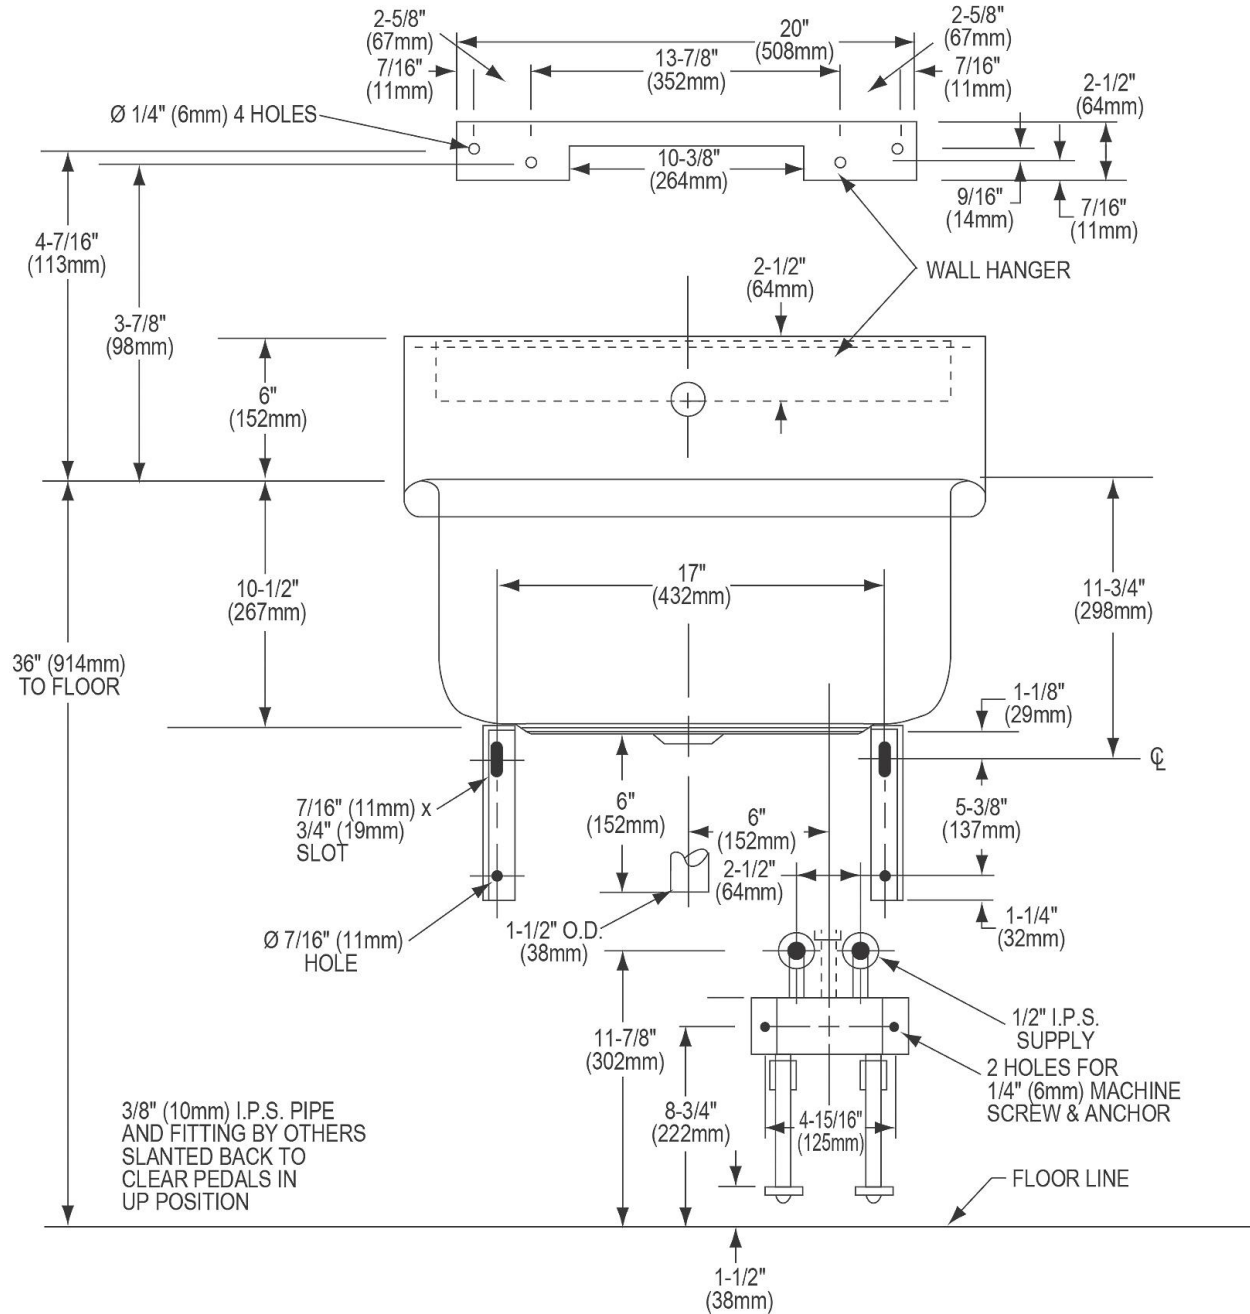

In keeping with our policy of continuing product improvement, Just Mfg reserves the right to change product specifications without notice. Please visit justmfg.com for the most current version of Just Mfg product specification sheets. This specification describes a product with design, quality, and functional benefits to the user. When making a comparison of other producers' offerings, be certain these features are not overlooked.