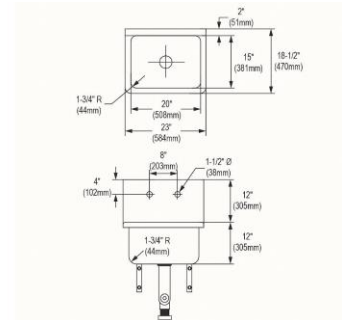

PART: _____ QTY: _____

PROJECT: _____

CONTACT: _____

DATE: _____

NOTES: _____

APPROVAL: _____

In keeping with our policy of continuing product improvement, Just Mfg reserves the right to change product specifications without notice. Please visit justmfg.com for the most current version of Just Mfg product specification sheets. This specification describes a product with design, quality, and functional benefits to the user. When making a comparison of other producers' offerings, be certain these features are not overlooked.