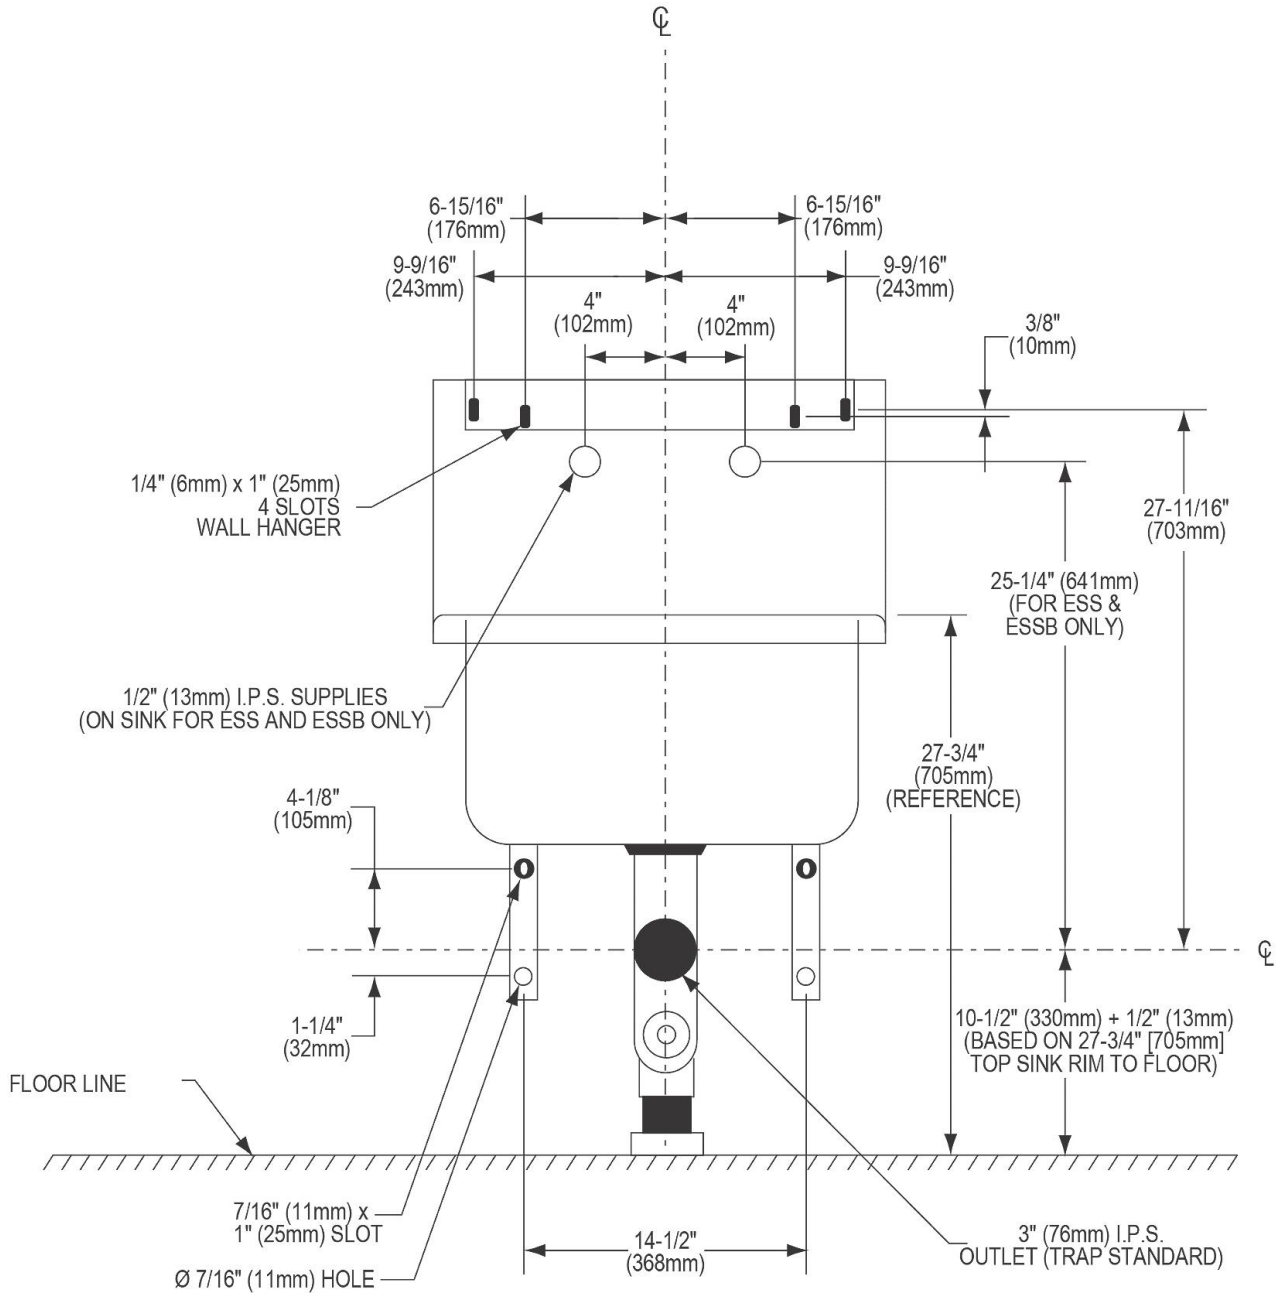

In keeping with our policy of continuing product improvement, Just Mfg reserves the right to change product specifications without notice. Please visit justmfg.com for the most current version of Just Mfg product specification sheets. This specification describes a product with design, quality, and functional benefits to the user. When making a comparison of other producers' offerings, be certain these features are not overlooked.