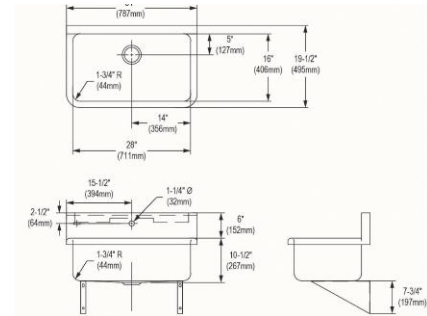

Quality Grade Plumbing Products. Since 1933 we have become the industry standard for designing and producing quality grade plumbing products and fixtures. Our role as an industry leader remains unsurpassed.

Product Compliance: ASME A112.19.3/CSA B45.4

[Clean and Care Manual (PDF)](#)
[Installation Instructions (PDF) - 200000893](#)
[Warranty (PDF)](#)