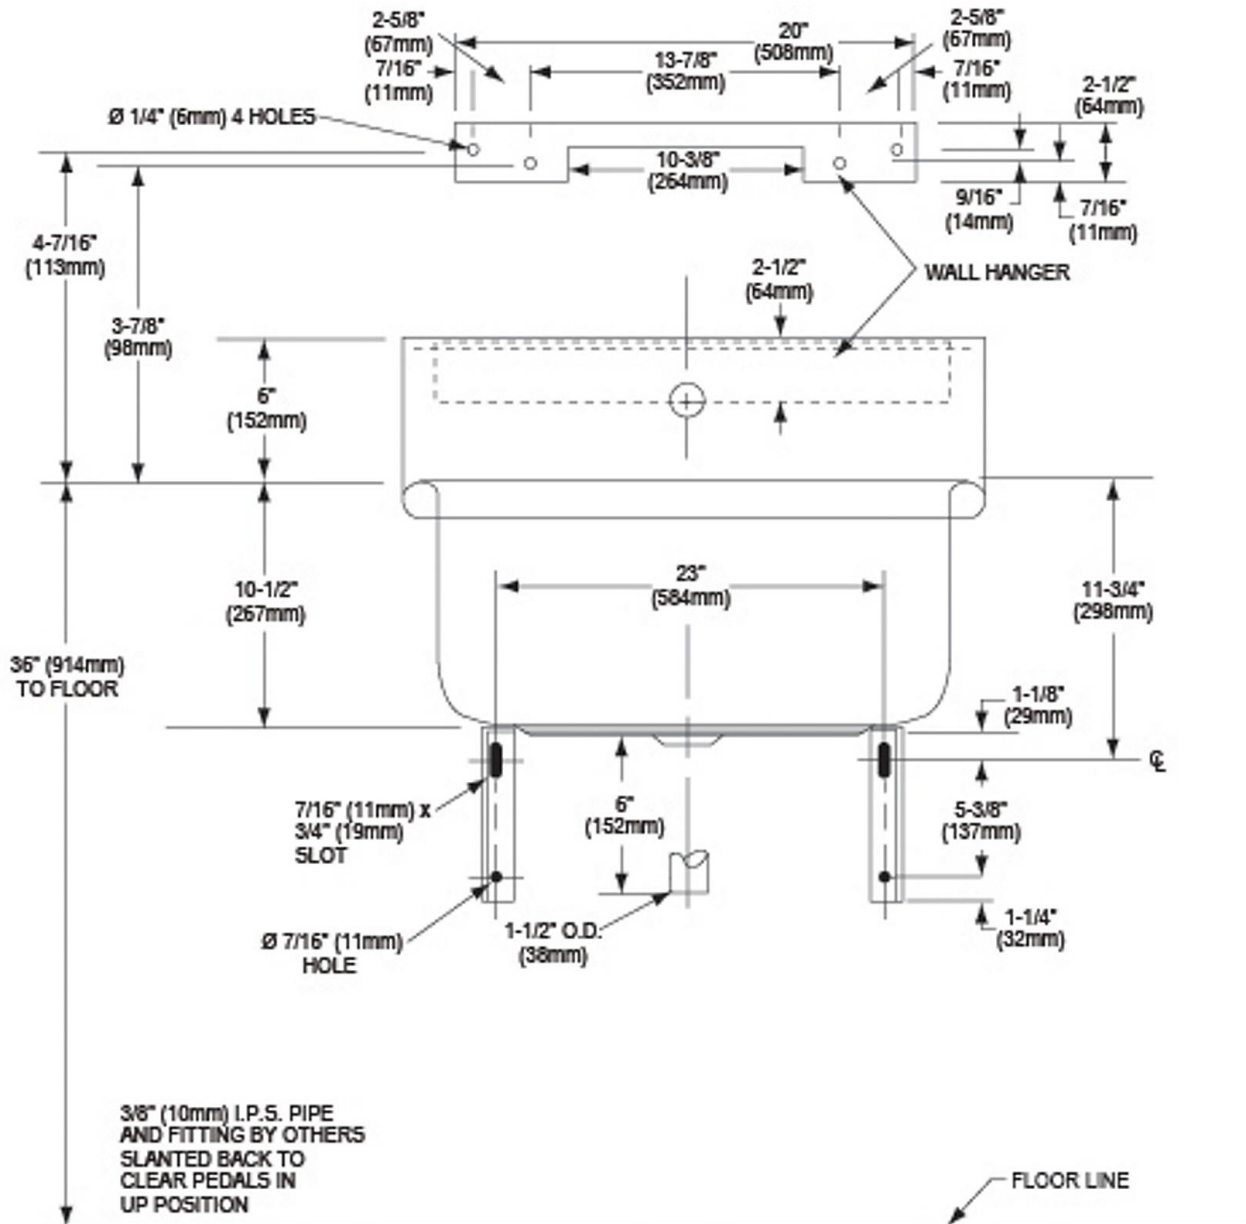

SPECIFICATIONS

In keeping with our policy of continuing product improvement, Just Mfg reserves the right to change product specifications without notice. Please visit justmfg.com for the most current version of Just Mfg product specification sheets. This specification describes a product with design, quality, and functional benefits to the user. When making a comparison of other producers' offerings, be certain these features are not overlooked.