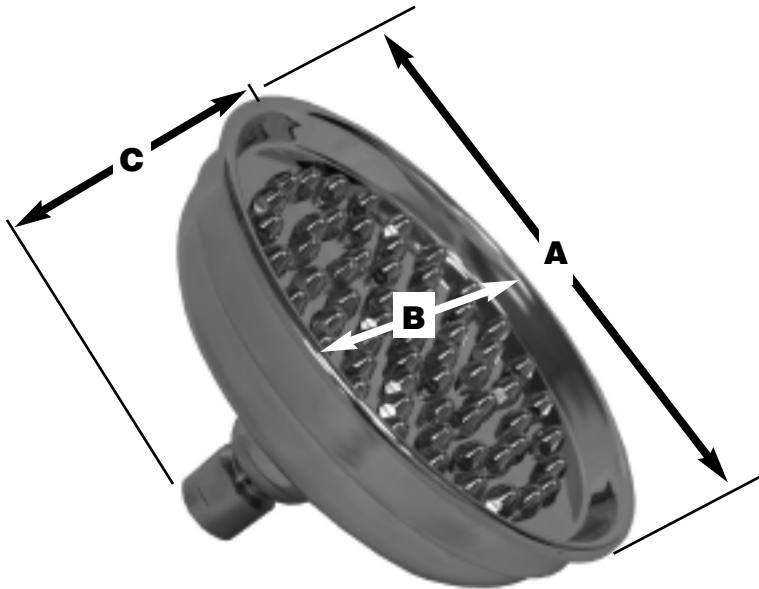

SPECIFICATION SUBMITTAL SHEET

j o n e s s t e p h e n s c o r p o r a t i o n

ROUND SHOWER HEAD WITH CHROME TIPS

features and benefits:

- Chrome Plated
- 1/2" Swivel Connection

This product and others like it can be found in the Jones Stephens catalog. Call today to order your catalog or download it from our website: www.plumbest.com

PART NO.	DESCRIPTION	A	B	C	D	E
S01-084	6" Chrome Plated	6 1/4"	6 1/4"	3 9/16"		
S01-184	6" Polished Brass	6 1/4"	6 1/4"	3 9/16"		
S01-085	8" Chrome Plated	8 1/8"	8 1/8"	4"		
S01-185	8" Polished Brass	8 1/8"	8 1/8"	4"		
S01-086	10" Chrome Plated	10 1/8"	10 1/8"	5"		
S01-186	10" Polished Brass	10 1/8"	10 1/8"	5"		