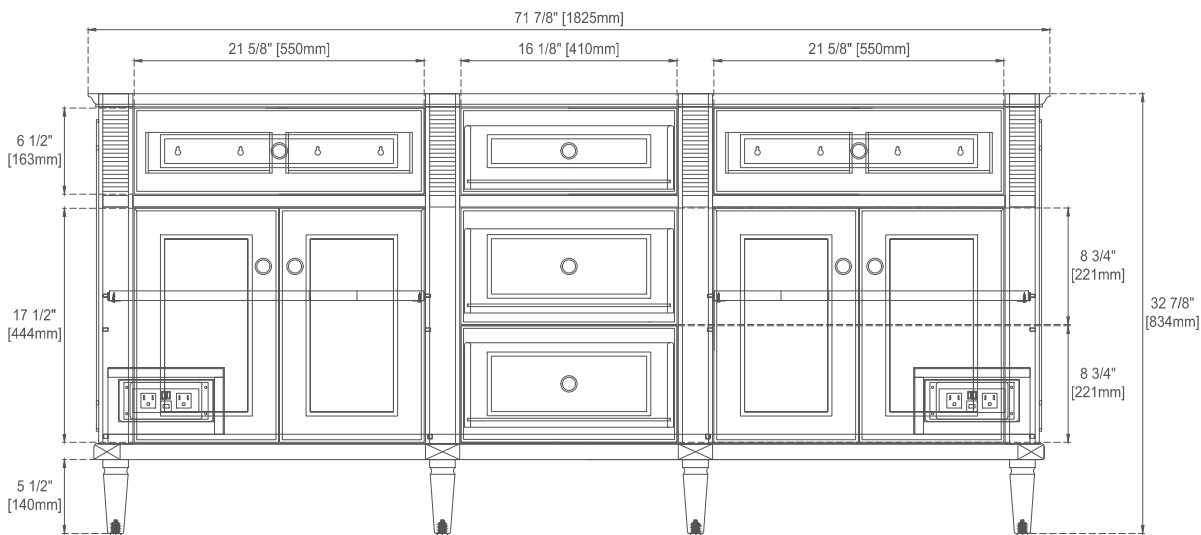

### Dimension

Width: 71-7/8"

Depth: 23-1/2"

Height: 32-7/8"

Rough-In Height: 21-1/2"

72" LORELAI VANITY  
 424-V72-BKO 424-V72-WWO  
 424-V72-BW 424-V72-WLT  
 424-V72-LNO

JAMES MARTIN  
 VANITIES

Knob

Top View

Bamboo Drawer Organizer  
 In the Middle Drawer

Front View

All dimensions are nominal  
 Diagrams are of cabinet only—James Martin Optional Countertops and sinks are not shown

Visit website for warranty and installation information  
[www.jamesmartinvanities.com](http://www.jamesmartinvanities.com)