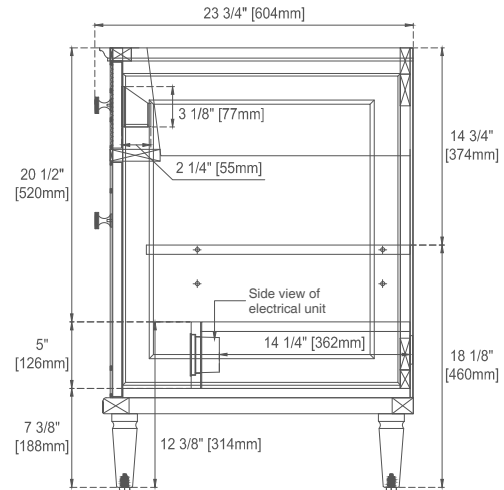

### Dimension

Width: 71-7/8"

Depth: 23-1/2"

Height: 32-7/8"

Rough-In Height: 21-1/2"

72" LORELAI VANITY  
 424-V72-BKO 424-V72-WWO  
 424-V72-BW 424-V72-WLT  
 424-V72-LNO

JAMES MARTIN  
 VANITIES

Knob

Top View

Bamboo Drawer Organizer  
 In the Middle Drawer

Front View

All dimensions are nominal  
 Diagrams are of cabinet only—James Martin Optional Countertops and sinks are not shown

Visit website for warranty and installation information  
[www.jamesmartinvanities.com](http://www.jamesmartinvanities.com)

72" LORELAI VANITY  
 424-V72-BKO 424-V72-WWO  
 424-V72-BW 424-V72-WLT  
 424-V72-LNO

JAMES MARTIN  
 VANITIES

Side View 1

Side View 2

Back View

All dimensions are nominal  
 Diagrams are of cabinet only—James Martin Optional Countertops and sinks are not shown