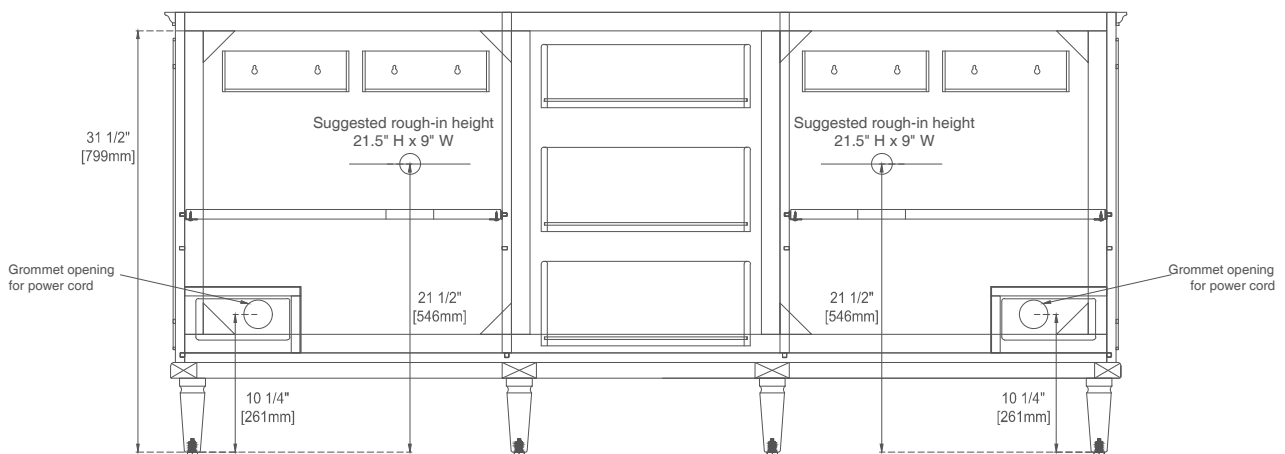

### Dimension

Width: 71-7/8"

Depth: 23-1/2"

Height: 32-7/8"

Rough-In Height: 21-1/2"

72" LORELAI VANITY  
 424-V72-BKO 424-V72-WWO  
 424-V72-BW 424-V72-WLT  
 424-V72-LNO

JAMES MARTIN  
 VANITIES

Knob

Top View

Bamboo Drawer Organizer  
 In the Middle Drawer

Front View

All dimensions are nominal  
 Diagrams are of cabinet only—James Martin Optional Countertops and sinks are not shown

Visit website for warranty and installation information  
[www.jamesmartinvanities.com](http://www.jamesmartinvanities.com)

72" LORELAI VANITY  
 424-V72-BKO 424-V72-WWO  
 424-V72-BW 424-V72-WLT  
 424-V72-LNO

JAMES MARTIN  
 VANITIES

Side View 1

Side View 2

Back View

All dimensions are nominal  
 Diagrams are of cabinet only—James Martin Optional Countertops and sinks are not shown