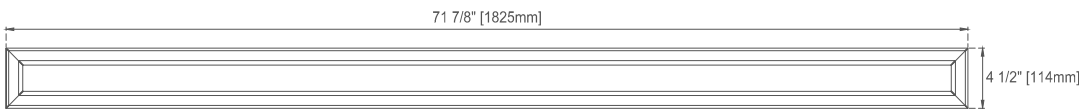

Fits Drain Hole Size: 1-3/4"

Full Extension, Soft Close Glides

European Soft Close Hinges

Aluminum Laminate Drawer Liners

### Dimension

Width: 71-7/8"

Depth: 23-1/2"

Height: 32-7/8"

Rough-In Height: 21-1/2"

72" LORELAI VANITY  
 424-V72-BKO 424-V72-WWO  
 424-V72-BW 424-V72-WLT  
 424-V72-LNO

JAMES MARTIN  
 VANITIES

Knob

Top View

Bamboo Drawer Organizer  
 In the Middle Drawer

Front View

All dimensions are nominal  
 Diagrams are of cabinet only—James Martin Optional Countertops and sinks are not shown

Visit website for warranty and installation information  
[www.jamesmartinvanities.com](http://www.jamesmartinvanities.com)