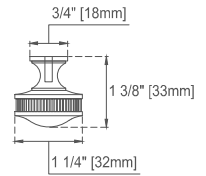

Fits Drain Hole Size: 1-3/4"

Full Extension, Soft Close Glides

European Soft Close Hinges

Aluminum Laminate Drawer Liners

### Dimension

Width: 71-7/8"

Depth: 23-1/2"

Height: 32-7/8"

Rough-In Height: 21-1/2"

72" LORELAI VANITY  
 424-V72-BKO 424-V72-WWO  
 424-V72-BW 424-V72-WLT  
 424-V72-LNO

JAMES MARTIN  
 VANITIES

Knob

Top View

Bamboo Drawer Organizer  
 In the Middle Drawer

Front View

All dimensions are nominal  
 Diagrams are of cabinet only—James Martin Optional Countertops and sinks are not shown

Visit website for warranty and installation information  
[www.jamesmartinvanities.com](http://www.jamesmartinvanities.com)

72" LORELAI VANITY  
 424-V72-BKO 424-V72-WWO  
 424-V72-BW 424-V72-WLT  
 424-V72-LNO

JAMES MARTIN  
 VANITIES

Side View 1

Side View 2

Back View

All dimensions are nominal  
 Diagrams are of cabinet only—James Martin Optional Countertops and sinks are not shown