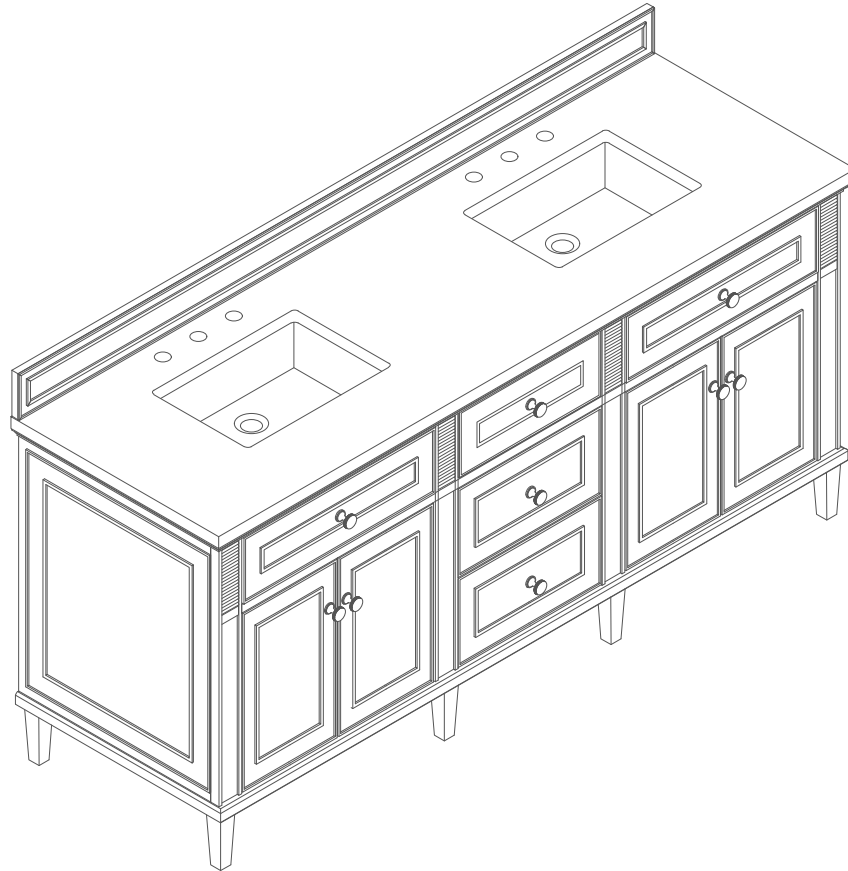

72" LORELAI VANITY  
424-V72-BKO 424-V72-WWO  
424-V72-BW 424-V72-WLT  
424-V72-LNO

**JAMES MARTIN**  
VANITIES

### Features and Materials

Solids: BKO/BW-Yellow Poplar; LNO/WWO-Ash; WLT-Rubberwood

Veneers: LNO/WWO-Ash; WLT-Walnut

Panels: Plywood

Installation Type: Floor Standing

Number of Basins: Two

Vanity Top Included: NO, Optional 3cm Tops Available with Sinks

Basins Included: NO

Overflow: Yes, front

Number of Doors: Four

Number of Drawers: Three

Number of Tip Outs: Two

USB/Power Component: YES (ETL5011080)

Cord Length: 6'6"

Bamboo Storage Tray: YES

### Dimension

Width: 71-7/8"

Depth: 23-1/2"

Height: 32-7/8"

Rough-In Height: 21-1/2"

72" LORELAI VANITY  
 424-V72-BKO 424-V72-WWO  
 424-V72-BW 424-V72-WLT  
 424-V72-LNO

JAMES MARTIN  
 VANITIES

Knob