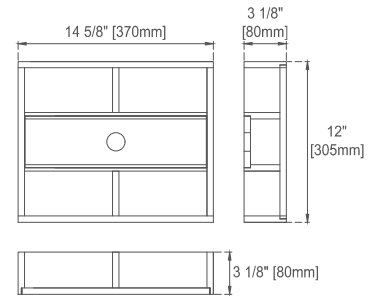

Fits Drain Hole Size: 1-3/4"

Full Extension, Soft Close Glides

European Soft Close Hinges

Aluminum Laminate Drawer Liners

### Dimension

Width: 71-7/8"

Depth: 23-1/2"

Height: 32-7/8"

Rough-In Height: 21-1/2"

72" LORELAI VANITY  
 424-V72-BKO 424-V72-WWO  
 424-V72-BW 424-V72-WLT  
 424-V72-LNO

JAMES MARTIN  
 VANITIES

Knob

Top View

Bamboo Drawer Organizer  
 In the Middle Drawer

Front View

All dimensions are nominal  
 Diagrams are of cabinet only—James Martin Optional Countertops and sinks are not shown

Visit website for warranty and installation information  
[www.jamesmartinvanities.com](http://www.jamesmartinvanities.com)

72" LORELAI VANITY  
 424-V72-BKO 424-V72-WWO  
 424-V72-BW 424-V72-WLT  
 424-V72-LNO

JAMES MARTIN  
 VANITIES

Side View 1

Side View 2

Back View

All dimensions are nominal  
 Diagrams are of cabinet only—James Martin Optional Countertops and sinks are not shown