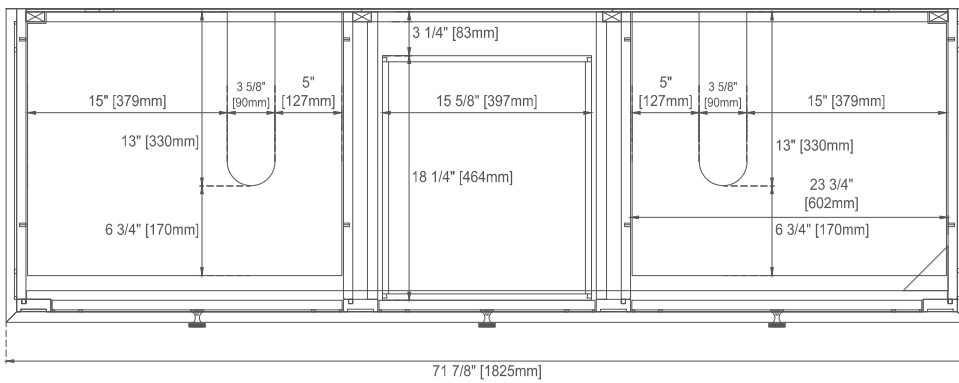

### Dimension

Width: 71-7/8"

Depth: 23-1/2"

Height: 32-7/8"

Rough-In Height: 21-1/2"

72" LORELAI VANITY  
 424-V72-BKO 424-V72-WWO  
 424-V72-BW 424-V72-WLT  
 424-V72-LNO

JAMES MARTIN  
 VANITIES

Knob

Top View

Bamboo Drawer Organizer  
 In the Middle Drawer

Front View

All dimensions are nominal  
 Diagrams are of cabinet only—James Martin Optional Countertops and sinks are not shown

Visit website for warranty and installation information  
[www.jamesmartinvanities.com](http://www.jamesmartinvanities.com)

72" LORELAI VANITY  
 424-V72-BKO 424-V72-WWO  
 424-V72-BW 424-V72-WLT  
 424-V72-LNO

JAMES MARTIN  
 VANITIES

Side View 1

Side View 2

Back View

All dimensions are nominal  
 Diagrams are of cabinet only—James Martin Optional Countertops and sinks are not shown