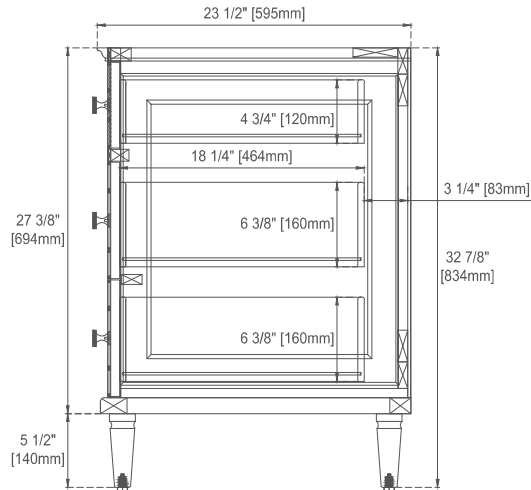

### Dimension

Width: 71-7/8"

Depth: 23-1/2"

Height: 32-7/8"

Rough-In Height: 21-1/2"

72" LORELAI VANITY  
 424-V72-BKO 424-V72-WWO  
 424-V72-BW 424-V72-WLT  
 424-V72-LNO

JAMES MARTIN  
 VANITIES

Knob

Top View

Bamboo Drawer Organizer  
 In the Middle Drawer

Front View

All dimensions are nominal  
 Diagrams are of cabinet only—James Martin Optional Countertops and sinks are not shown

Visit website for warranty and installation information  
[www.jamesmartinvanities.com](http://www.jamesmartinvanities.com)

72" LORELAI VANITY  
 424-V72-BKO 424-V72-WWO  
 424-V72-BW 424-V72-WLT  
 424-V72-LNO

JAMES MARTIN  
 VANITIES

Side View 1

Side View 2

Back View

All dimensions are nominal  
 Diagrams are of cabinet only—James Martin Optional Countertops and sinks are not shown