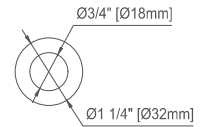

Fits Drain Hole Size: 1-3/4"

Full Extension, Soft Close Glides

European Soft Close Hinges

Aluminum Laminate Drawer Liners

### Dimension

Width: 71-7/8"

Depth: 23-1/2"

Height: 32-7/8"

Rough-In Height: 21-1/2"

72" LORELAI VANITY  
 424-V72-BKO 424-V72-WWO  
 424-V72-BW 424-V72-WLT  
 424-V72-LNO

JAMES MARTIN  
 VANITIES

Knob

Top View

Bamboo Drawer Organizer  
 In the Middle Drawer

Front View

All dimensions are nominal  
 Diagrams are of cabinet only—James Martin Optional Countertops and sinks are not shown

Visit website for warranty and installation information  
[www.jamesmartinvanities.com](http://www.jamesmartinvanities.com)