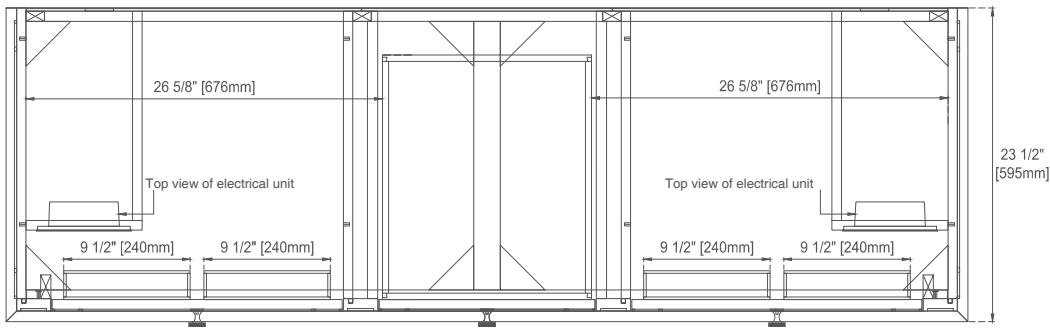

### Dimension

Width: 71-7/8"

Depth: 23-1/2"

Height: 32-7/8"

Rough-In Height: 21-1/2"

72" LORELAI VANITY  
 424-V72-BKO 424-V72-WWO  
 424-V72-BW 424-V72-WLT  
 424-V72-LNO

JAMES MARTIN  
 VANITIES

Knob

Top View

Bamboo Drawer Organizer  
 In the Middle Drawer

Front View

All dimensions are nominal  
 Diagrams are of cabinet only—James Martin Optional Countertops and sinks are not shown

Visit website for warranty and installation information  
[www.jamesmartinvanities.com](http://www.jamesmartinvanities.com)

72" LORELAI VANITY  
 424-V72-BKO 424-V72-WWO  
 424-V72-BW 424-V72-WLT  
 424-V72-LNO

JAMES MARTIN  
 VANITIES

Side View 1

Side View 2

Back View

All dimensions are nominal  
 Diagrams are of cabinet only—James Martin Optional Countertops and sinks are not shown