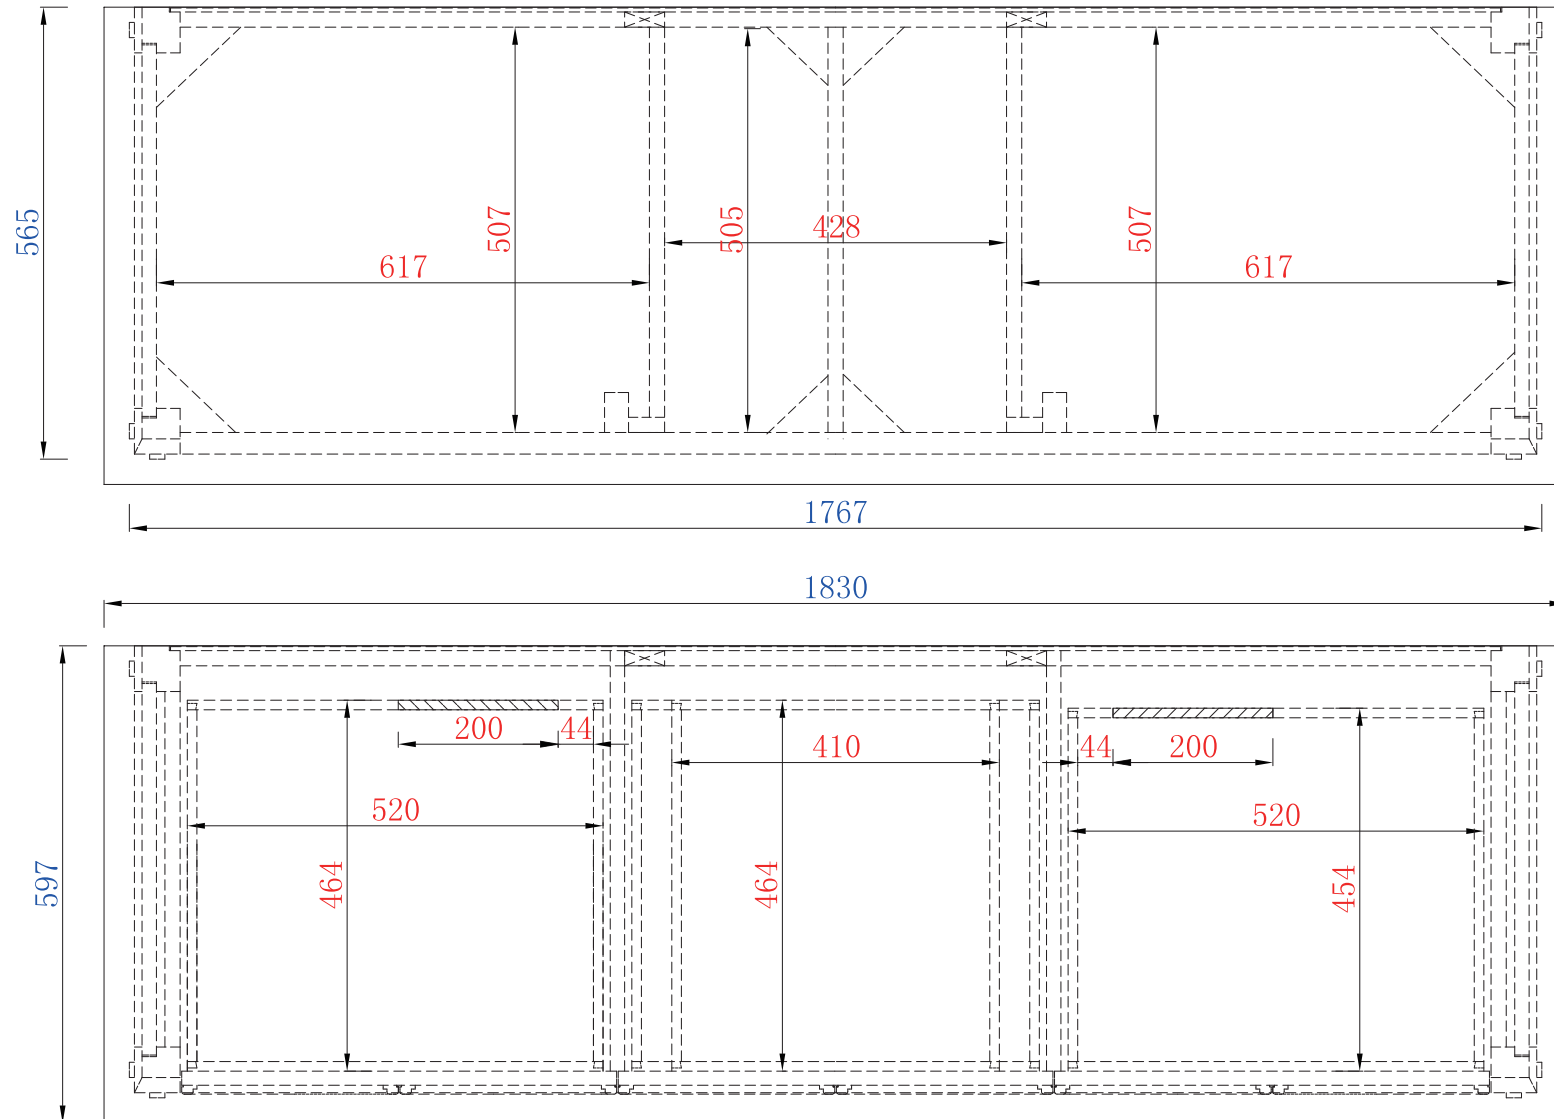

72"

Item Number:
500-V72-HON

JAMES MARTIN

VANITIES™

Malibu 72" Cabinet

Diagrams with Dimensions
page 01 of 03

NOTE ONE: Countertops are not shown in these diagrams. (Cabinet Only)

NOTE TWO: Wood Backsplash (Shown) is designed for the molding detail to align with sinks in James Martin's Optional Countertops. Customers' own countertops and sinks may align differently.

NOTE TWO: Wood Backsplash (Shown) is designed for the molding detail to align with sinks in James Martin's Optional Countertops. Customers' own countertops and sinks may align differently.

Please consult our website for Countertop Diagrams: www.jamesmartinvanities.com

Item Number:
500-V72-HON

JAMES MARTIN

VANITIES™

Malibu 1830mm Cabinet

Diagrams with Dimensions
page 02 of 03

NOTE ONE: Countertops are not shown in these diagrams. (Cabinet Only)

Item Number:
500-V72-HON

JAMES MARTIN

VANITIES™

Malibu 1830mm Cabinet

Diagrams with Dimensions
page 03 of 03

NOTE ONE: Countertops are not shown in these diagrams. (Cabinet Only)

NOTE TWO: Wood Backsplash (Shown) is designed for the molding detail to align with sinks in James Martin's Optional Countertops. Customers' own countertops and sinks may align differently.