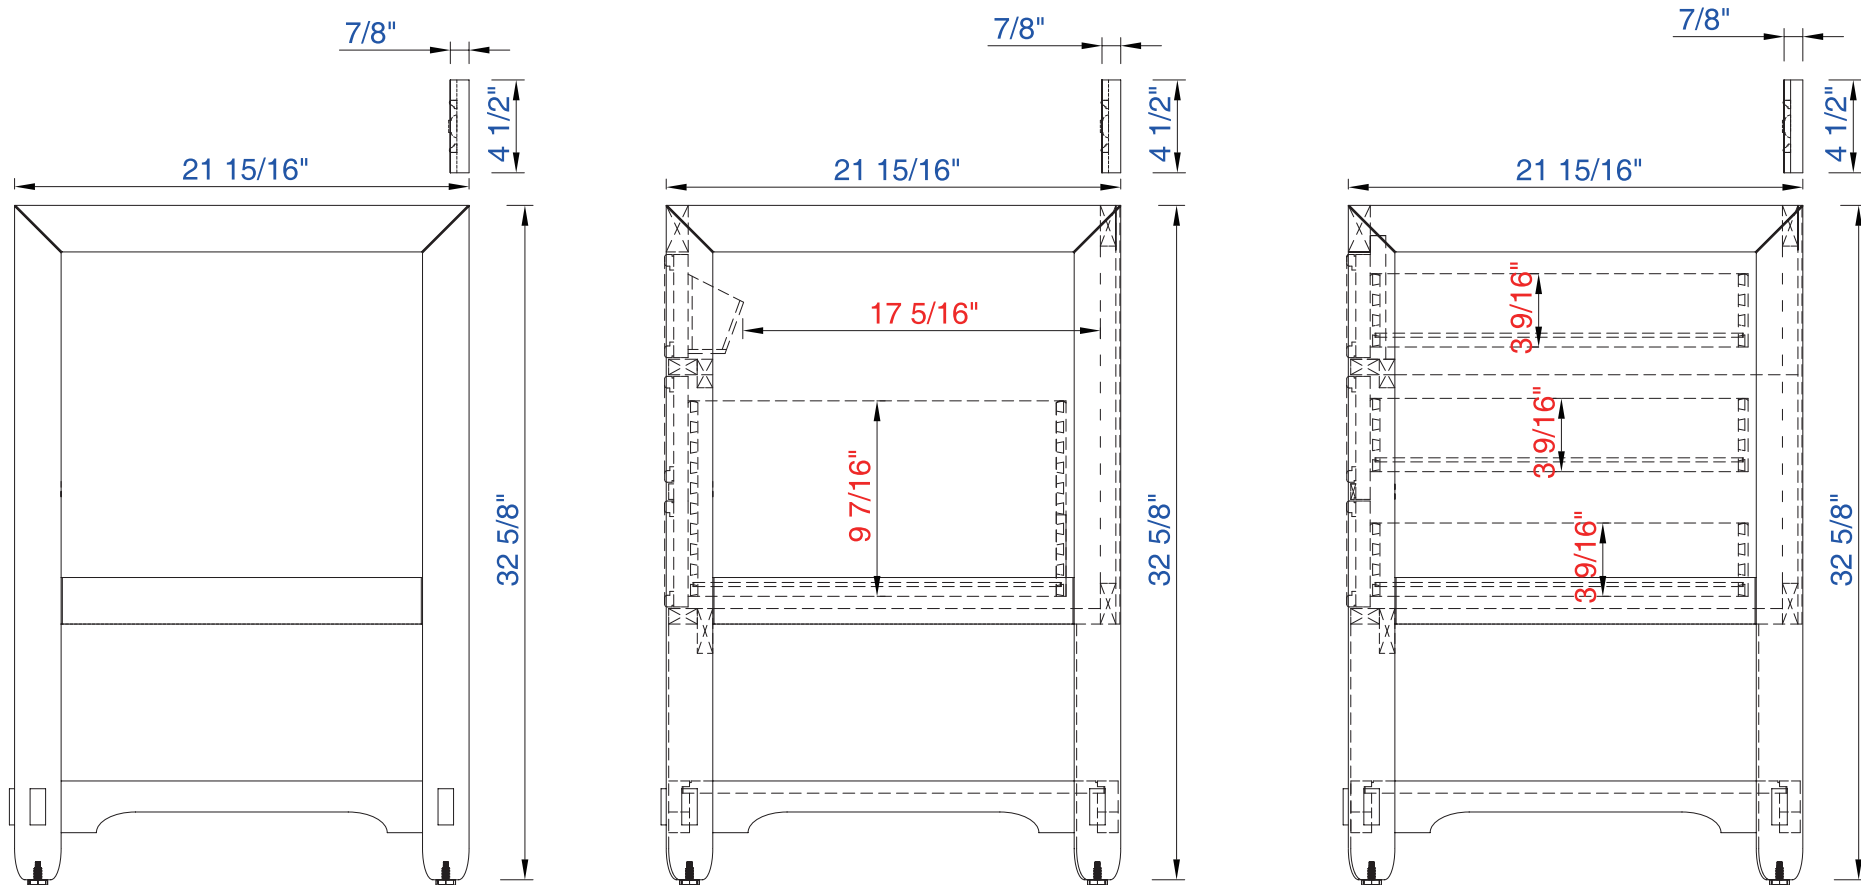

72"

Item Number:
500-V72-HON

JAMES MARTIN

VANITIES™

Malibu 72" Cabinet

Diagrams with Dimensions
page 01 of 03

NOTE ONE: Countertops are not shown in these diagrams. (Cabinet Only)

NOTE TWO: Wood Backsplash (Shown) is designed for the molding detail to align with sinks in James Martin's Optional Countertops. Customers' own countertops and sinks may align differently.

Version: 201909

72"

Item Number:
500-V72-HON

JAMES MARTIN

VANITIES™

Malibu 72" Cabinet

Diagrams with Dimensions
page 03 of 03

NOTE ONE: Countertops are not shown in these diagrams. (Cabinet Only)

NOTE TWO: Wood Backsplash (Shown) is designed for the molding detail to align with sinks in James Martin's Optional Countertops. Customers' own countertops and sinks may align differently.

Please consult our website for Countertop Diagrams: www.jamesmartinvanities.com

Version: 201909

1830mm

Item Number:
500-V72-HON

JAMES MARTIN

VANITIES™

Malibu 1830mm Cabinet

Diagrams with Dimensions
page 01 of 03

NOTE ONE: Countertops are not shown in these diagrams. (Cabinet Only)