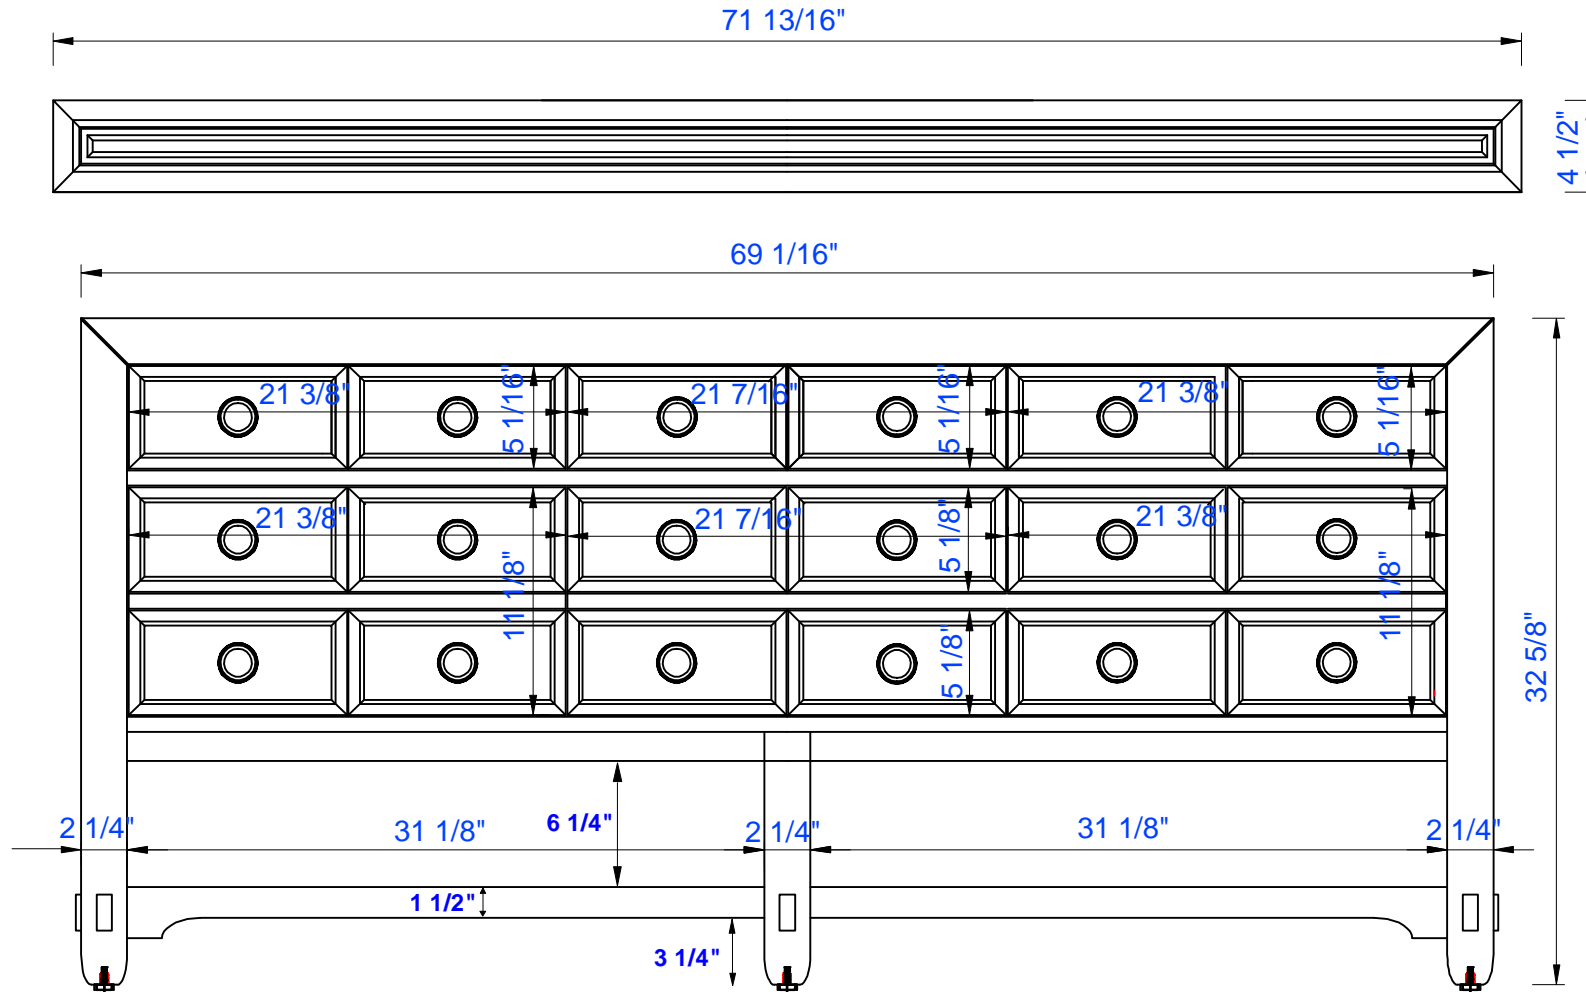

72"

Item Number:
500-V72-HON

JAMES MARTIN

VANITIES™

Malibu 72" Cabinet

Diagrams with Dimensions
page 01 of 03

NOTE ONE: Countertops are not shown in these diagrams. (Cabinet Only)

NOTE TWO: Wood Backsplash (Shown) is designed for the molding detail to align with sinks in James Martin's Optional Countertops. Customers' own countertops and sinks may align differently.

Please consult our website for Countertop Diagrams: www.jamesmartinvanities.com

72"

Item Number:
500-V72-HON

JAMES MARTIN

VANITIES™

Malibu 72" Cabinet

Diagrams with Dimensions
page 02 of 03

NOTE ONE: Countertops are not shown in these diagrams. (Cabinet Only)

Version: 201909

72"

Item Number:
500-V72-HON

JAMES MARTIN

VANITIES™

Malibu 72" Cabinet

Diagrams with Dimensions
page 03 of 03

NOTE ONE: Countertops are not shown in these diagrams. (Cabinet Only)

Version: 201909

1830mm

Item Number:
500-V72-HON

JAMES MARTIN

VANITIES™

Malibu 1830mm Cabinet

Diagrams with Dimensions
page 01 of 03

NOTE ONE: Countertops are not shown in these diagrams. (Cabinet Only)