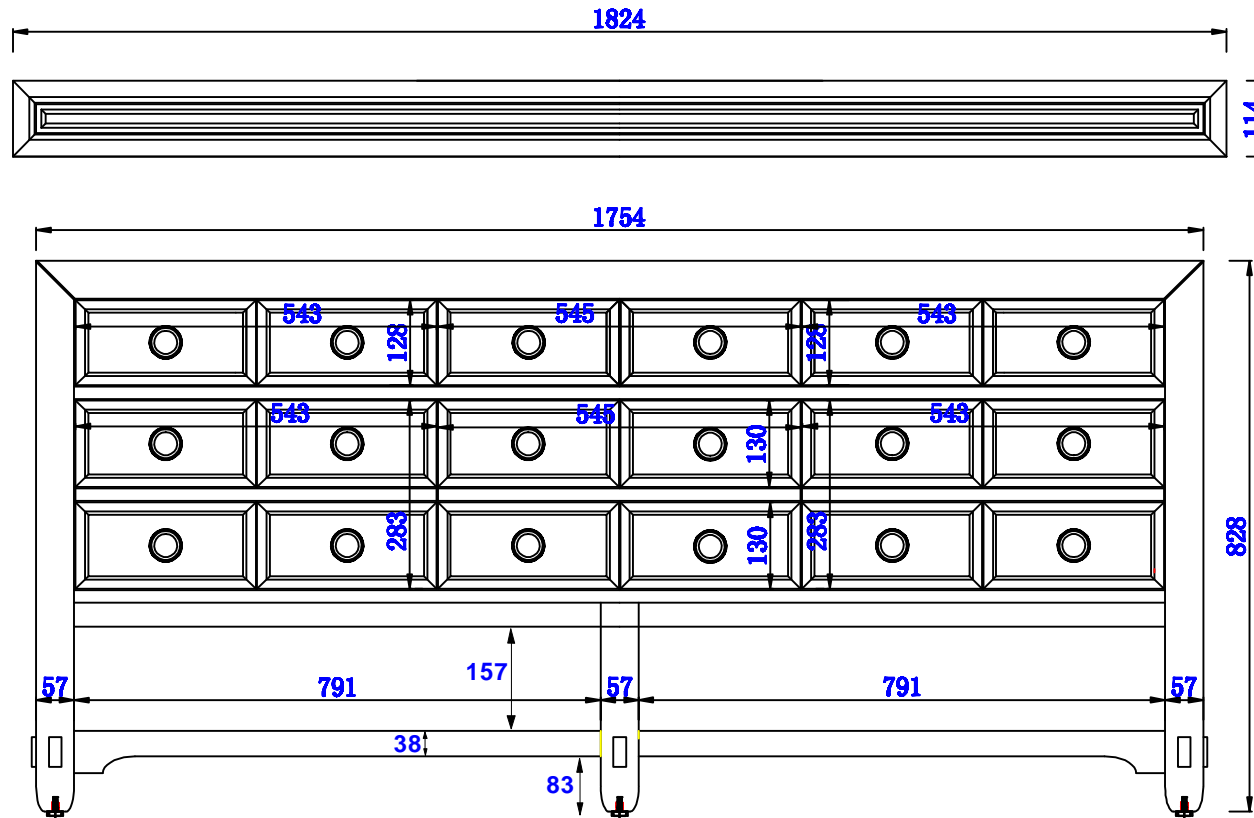

NOTE TWO: Wood Backsplash (Shown) is designed for the molding detail to align with sinks in James Martin's Optional Countertops. Customers' own countertops and sinks may align differently.

Please consult our website for Countertop Diagrams: www.jamesmartinvanities.com

Version: 201909

1830mm

Item Number:
500-V72-HON

JAMES MARTIN

VANITIES™

Malibu 1830mm Cabinet

Diagrams with Dimensions
page 01 of 03

NOTE ONE: Countertops are not shown in these diagrams. (Cabinet Only)

VANITIES™

Malibu 1830mm Cabinet

Diagrams with Dimensions
page 03 of 03

NOTE ONE: Countertops are not shown in these diagrams. (Cabinet Only)

NOTE TWO: Wood Backsplash (Shown) is designed for the molding detail to align with sinks in James Martin's Optional Countertops. Customers' own countertops and sinks may align differently.