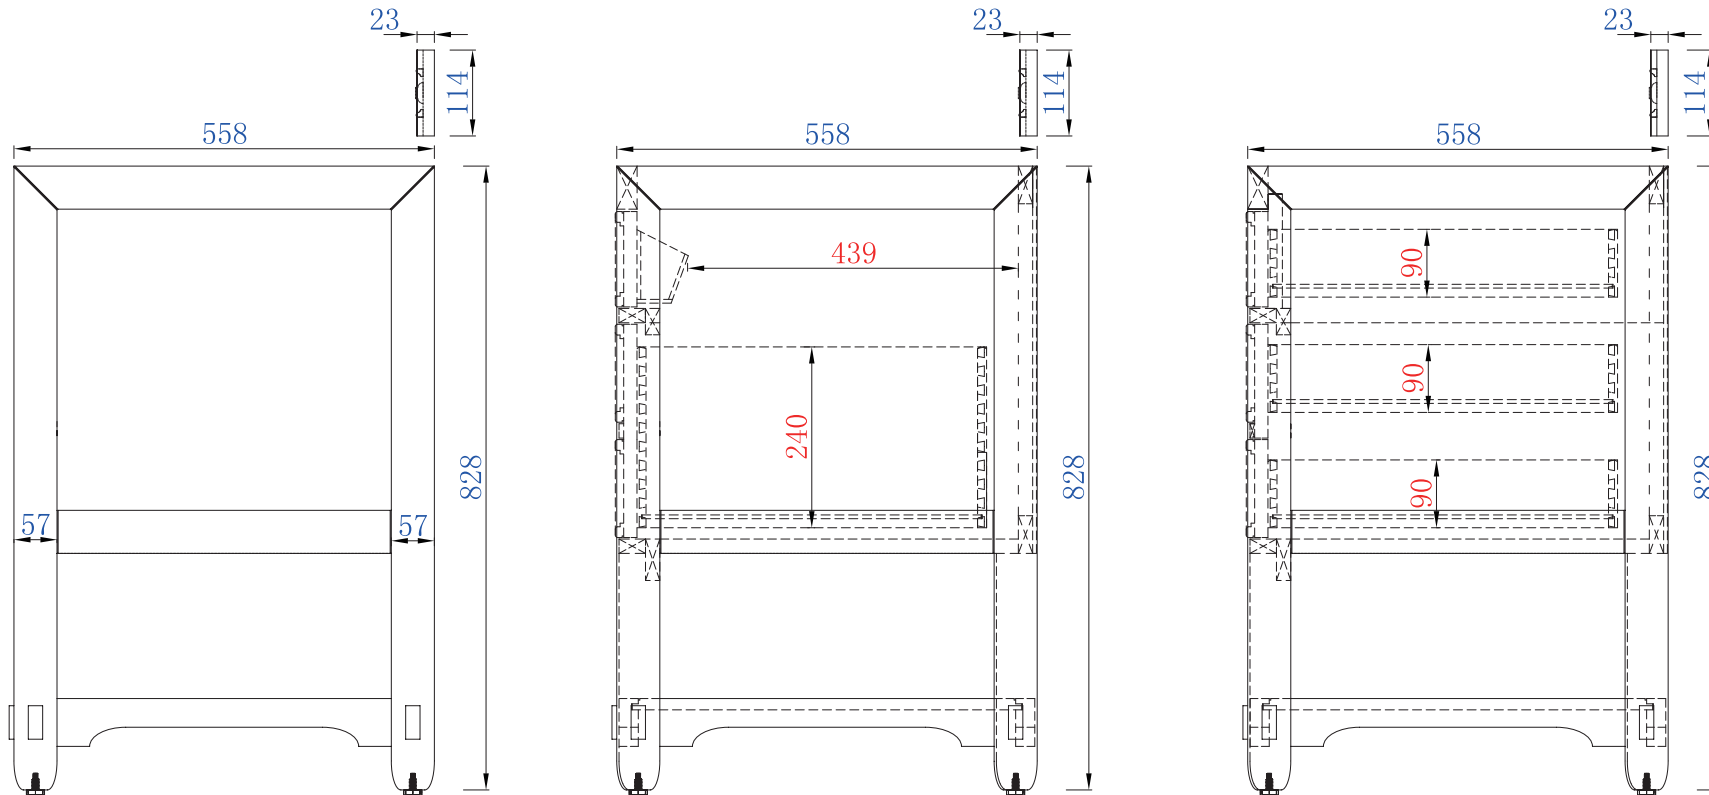

Version: 201909

1830mm

Item Number:
500-V72-HON

JAMES MARTIN

VANITIES™

Malibu 1830mm Cabinet

Diagrams with Dimensions
page 01 of 03

NOTE ONE: Countertops are not shown in these diagrams. (Cabinet Only)

NOTE TWO: Wood Backsplash (Shown) is designed for the molding detail to align with sinks in James Martin's Optional Countertops. Customers' own countertops and sinks may align differently.

Please consult our website for Countertop Diagrams: www.jamesmartinvanities.com

Item Number:
500-V72-HON

JAMES MARTIN

VANITIES™

Malibu 1830mm Cabinet

Diagrams with Dimensions
page 02 of 03

NOTE ONE: Countertops are not shown in these diagrams. (Cabinet Only)

Item Number:
500-V72-HON

JAMES MARTIN

VANITIES™

Malibu 1830mm Cabinet

Diagrams with Dimensions
page 03 of 03

NOTE ONE: Countertops are not shown in these diagrams. (Cabinet Only)

NOTE TWO: Wood Backsplash (Shown) is designed for the molding detail to align with sinks in James Martin's Optional Countertops. Customers' own countertops and sinks may align differently.