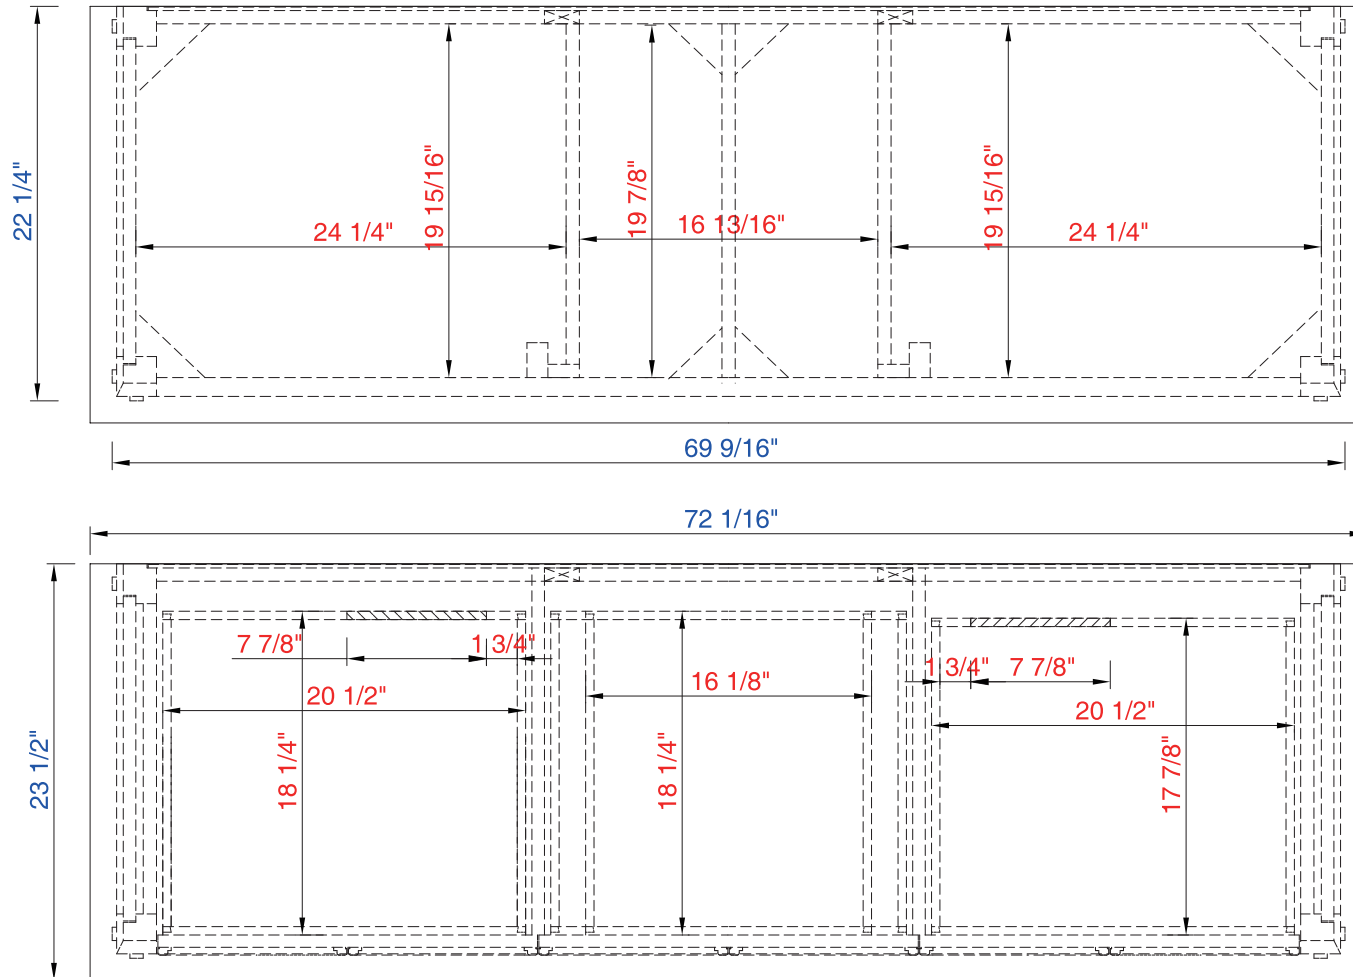

72"

Item Number:
500-V72-HON

JAMES MARTIN

VANITIES™

Malibu 72" Cabinet

Diagrams with Dimensions
page 01 of 03

NOTE ONE: Countertops are not shown in these diagrams. (Cabinet Only)

NOTE TWO: Wood Backsplash (Shown) is designed for the molding detail to align with sinks in James Martin's Optional Countertops. Customers' own countertops and sinks may align differently.

Please consult our website for Countertop Diagrams: www.jamesmartinvanities.com

72"

Item Number:
500-V72-HON

JAMES MARTIN

VANITIES™

Malibu 72" Cabinet

Diagrams with Dimensions
page 02 of 03

NOTE ONE: Countertops are not shown in these diagrams. (Cabinet Only)

Version: 201909

72"

Item Number:
500-V72-HON

JAMES MARTIN

VANITIES™

Malibu 72" Cabinet

Diagrams with Dimensions
page 03 of 03

NOTE ONE: Countertops are not shown in these diagrams. (Cabinet Only)

Version: 201909

1830mm

Item Number:
500-V72-HON

JAMES MARTIN

VANITIES™

Malibu 1830mm Cabinet

Diagrams with Dimensions
page 01 of 03

NOTE ONE: Countertops are not shown in these diagrams. (Cabinet Only)