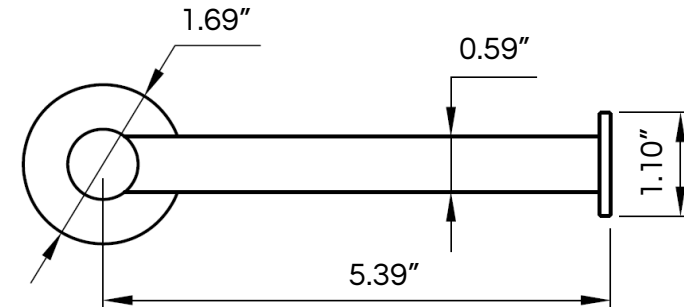

Slimline Toilet Roll Holder

by JEE-O

WATRLINE

-  brushed stainless steel
801-0010
-  structured black
801-0013
-  PVD bronze
801-0014
-  PVD matte gold
801-0015

SPECIFICATIONS

MATERIAL:	304 stainless steel
WEIGHT:	1 lb
PACKAGE DIMENSIONS:	L 7" x W 4" x H 2"
DELIVERY WEIGHT:	2 lbs
WARRANTY:	2-year limited warranty