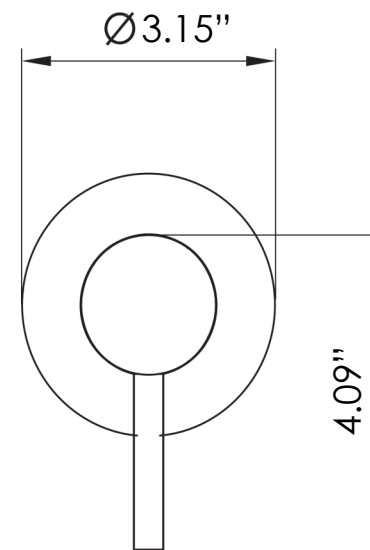

Slimline Mixer 01 Small

by JEE-O

-  brushed stainless steel
800-2400
-  structured black
800-2403
-  PVD bronze
800-2404
-  PVD matte gold
800-2405

SPECIFICATIONS

MATERIAL:	304 stainless steel
FEATURES:	single lever mixer
CARTRIDGE:	ceramic mixing mechanism (#005-0102)
WEIGHT:	4 lbs
PACKAGE DIMENSIONS:	L 10" x W 6" x H 6"
DELIVERY WEIGHT:	5 lbs
WARRANTY:	2-year limited warranty