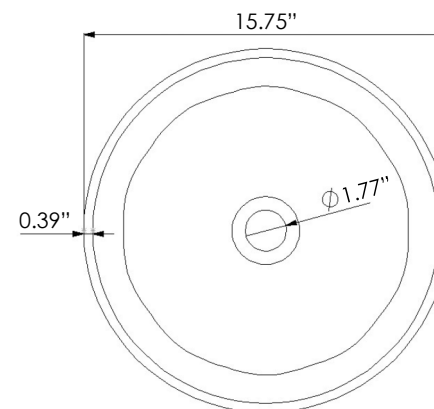

white
SWMBAS82

SPECIFICATIONS

MATERIAL:	DADOquartz
RIM WIDTH:	3/8"
WEIGHT:	27 lbs
PACKAGE DIMENSIONS:	L 20" x W 20" x H 20"
DELIVERY WEIGHT:	32 lbs
WASTE:	1-3/4" diameter (drain <u>not</u> included)
WARRANTY:	25-year limited warranty