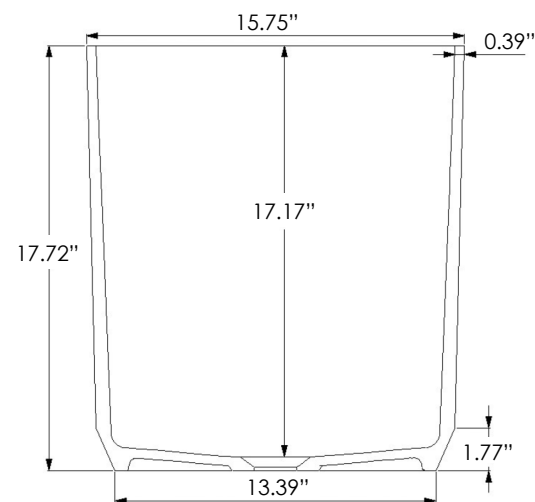

white
SWMBAS82

SPECIFICATIONS

MATERIAL:	DADOquartz
RIM WIDTH:	3/8"
WEIGHT:	27 lbs
PACKAGE DIMENSIONS:	L 20" x W 20" x H 20"
DELIVERY WEIGHT:	32 lbs
WASTE:	1-3/4" diameter (drain <u>not</u> included)
WARRANTY:	25-year limited warranty